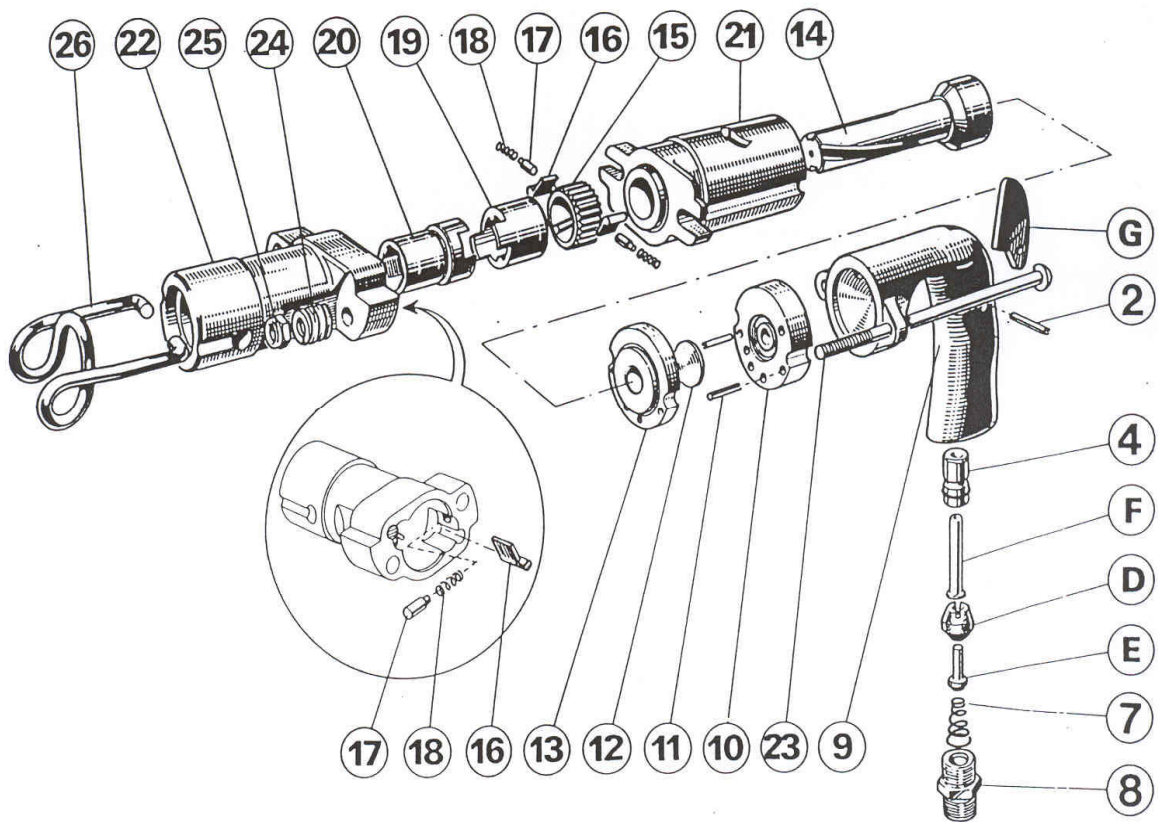

PFF5 DRAWING

PFF5 SPARE PARTS

DENOMINATION	Pos.	CODE
TRIGGER	G	50401
TRIGGER PIN	2	50102
PUSH ROD GUIDE	4	50104
PUSH ROD	F	50105
INLET VALVE	D	50106
INLET VALVE ROD	E	50107
INLET VALVE SPRING	7	50108
INLET VALVE NIPPLE	8	50427
O'RING	-	50128
HANDLE	9	50402
HANDLE COMPLETE	A	50403
SIDE ROD	23	50404
VALVE UPPER SEAT	10	50405
VALVE SPRING PIN	11	50406
VALVE	12	50206
VALVE LOWER SEAT	13	50407
PISTON	14	50408
CYLINDER	21	50409
RATCHET RING	15	50410
PAWL RATCHET	16	50411
RATCHET PAWL PUSH PIN	17	50412
RATCHET PAWL SPRING	18	50413
GUIDE CONNECTOR	19	50414
CHUCK SLEEVE	20	50415
SIDE SPRING	24	50416
SIDE NUT	25	50417
FRONT HEAD	22	50418
SPRING RETAINER	26	50114