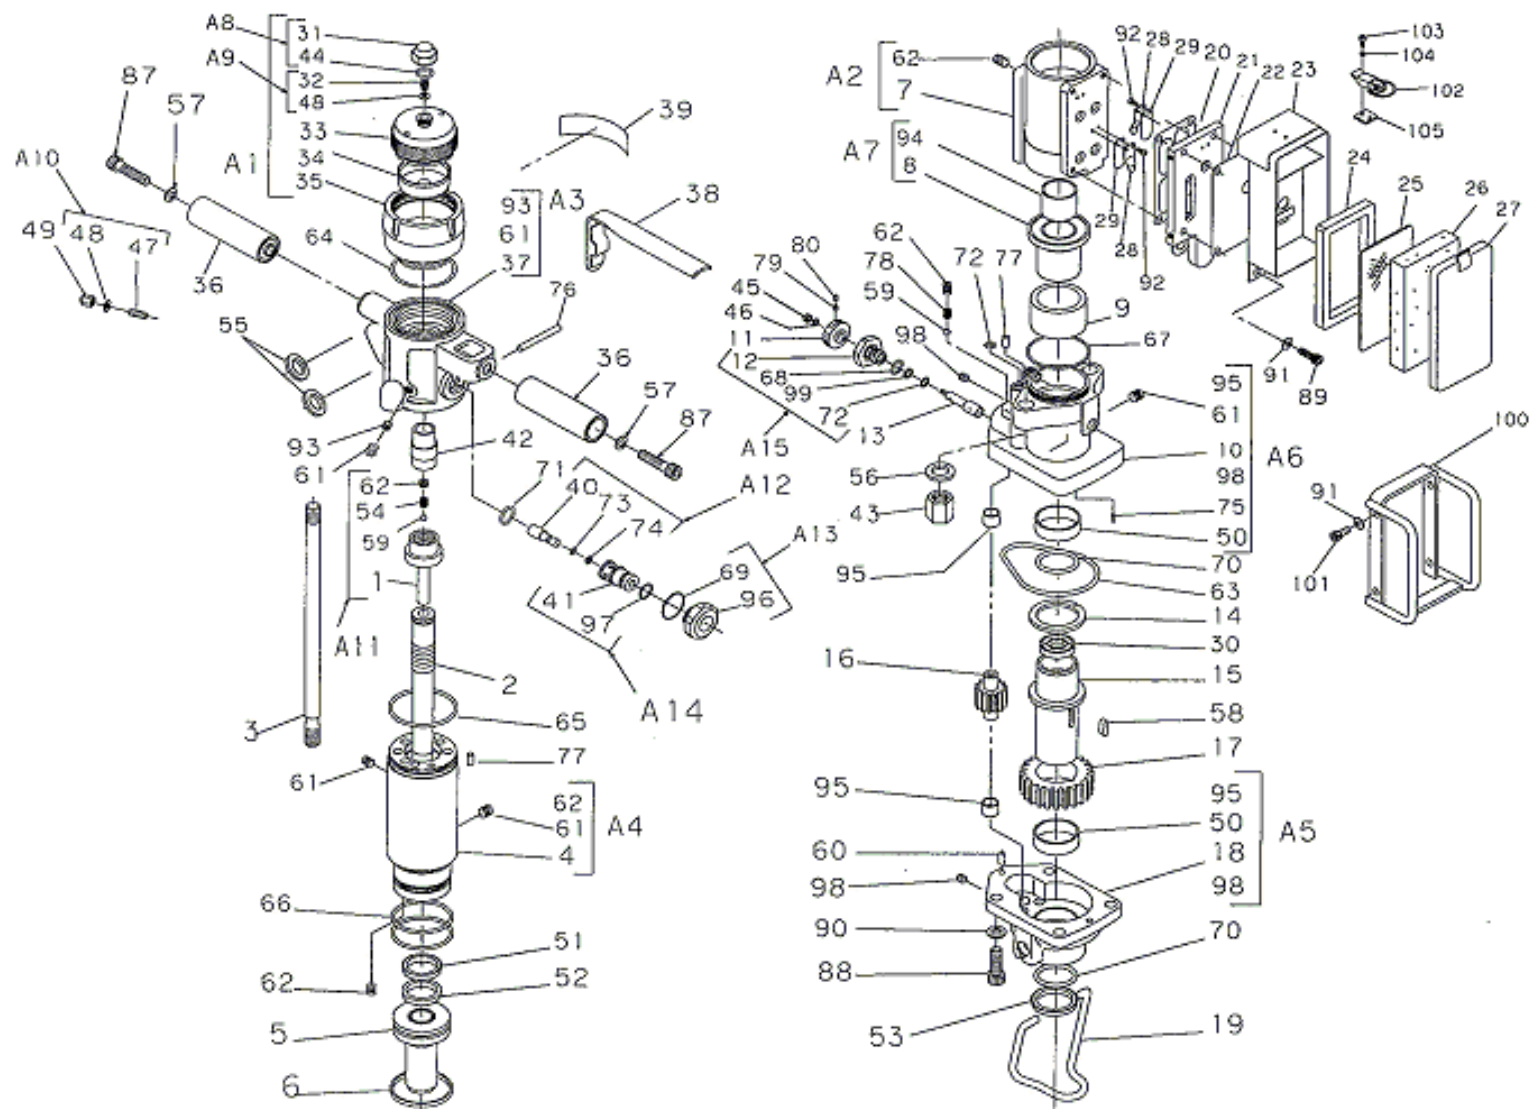

HRD20 spare parts list

From serial number 3195