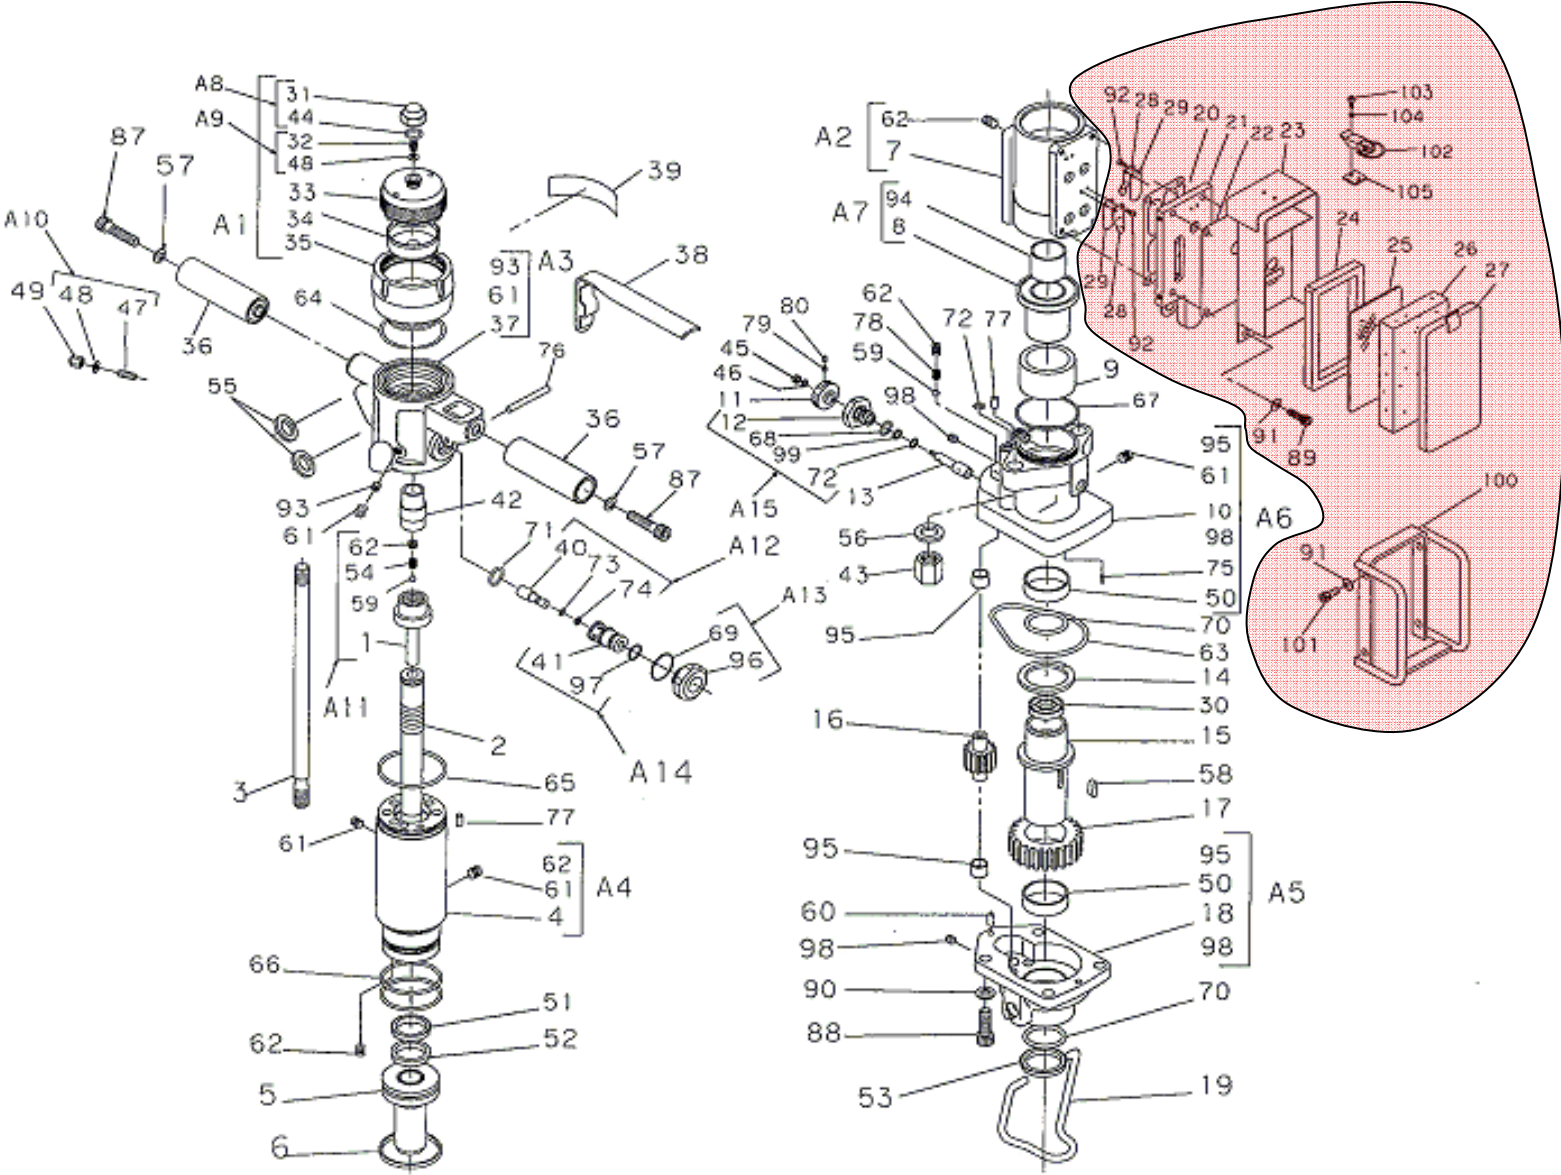

HRD20 spare parts list – with external air supply

From serial number 3195

Parts marked are removed and the kit for external air supply is added

Part No. 9992399

HRD20 spare parts list

From serial number 3195

Pos.	Part No.	Description	Pcs.
-	9932077	Seal kit	1
-	4141685	Tailhose set	1
		<i>Incl. quick-release couplings</i>	
-	7401141	Q.R. coupling 1/2" BSP male	1
-	7401142	Q.R. coupling 1/2" BSP female	1
1	9932183	Inner tube	1
2	9932184	Piston	1
3	9931841	Stud bolt	2
4	9932185	Cylinder	1
5	9932186	Hammer piston	1
6	9931844	Piston ring	1
7	9931845	Compressor cylinder	1
8	9932187	Bushing	1
9	9932188	Coller	1
10	9932189	Motor block	1
11	9931849	Dial knob	1
12	9931850	Valve guide	1
13	9931851	Selector valve	1
14	9931783	Washer	1
15	9931852	Internal shaft	1
16	9931853	Idling gear	1
17	9931854	Drive gear	1
18	9932241	Gear housing	1
19	9931856	Drill stay	1
20	9931857	Seat packing	1
21	9932242	Valve seat	1
22	9931859	Packing	1
23	9932190	Cleaner case	1
24	9931861	Packing	1
25	9931862	Element	1
26	9931863	Filter	1
27	9932191	Filter cover	1
28	9931865	Retainer	4
29	9931866	Lead valve	4
30	9931784	Air seal	1
31	9931867	Cap nut	1
32	9932192	Cap bolt	1
33	9931869	Lid	1

Pos.	Part No.	Description	Pcs.
34	9931870	Diaphragm	1
35	9931871	Shell	1
36	9931872	Handle	2
37	9931873	Valve housing	1
38	9931874	Trigger lever	1
39	8931299	ID-tag	1
40	9931875	Valve rod	1
41	9932193	Valve guide	1
42	9931877	Control valve	1
43	9931878	Nut	2
44	9931879	O-ring	1
45	9931880	Nut	1
46	9931881	Spring washer	1
47	9932194	Screw	1
48	9932195	Seal washer	2
49	9932196	Cap nut	1
50	9931782	Bushing	2
51	9932198	U-cup packing	1
52	9932199	Dust seal	1
53	9931785	Seal	1
54	9932205	Spring	1
55	7521017	Seal ring 3/8"	2
56	9931887	Washer	2
57	9931888	Washer	2
58	9931889	Key	1
59	9931890	Steel ball	2
60	9931891	Roller	2
61	9931892	Pipe plug 1/8"	7
62	9931893	Pipe plug 1/16"	6
63	9931786	O-ring	1
64	9931894	O-ring	1
65	9931895	O-ring	1
66	9931896	O-ring	2
67	9931897	O-ring	1
68	9931898	O-ring	1
69	9931899	O-ring	1
70	9931787	O-ring	2

Pos.	Part No.	Description	Pcs.
71	9932200	O-ring	1
72	9931901	O-ring	3
73	9931902	O-ring	1
74	9931903	Back up ring	1
75	9931904	Pin 2.5x8	1
76	9931905	Pin 5x36	1
77	9931906	Pin 6x20	2
78	9931907	Spring	1
79	9931908	Screw	1
80	9931909	Screw	1
87	9931910	Bolt 12x50	2
88	9931911	Bolt 10x25	4
89	9931912	Bolt 6x20	4
90	9931913	Washer	4
91	9931881	Spring washer	8
92	9931914	Screw	8
93	9932227	M6 orifice	1
94	9932201	Bushing	1
95	9931781	Bushing	2
96	9932202	Bush	1
97	9932203	O-ring	1
98	9932204	Expander	3
99	9931915	Back up ring	1
100	9932206	Guard	1
101	9932207	Bolt	4
102	9932208	Fastener	1
103	9932209	Screw	2
104	9932210	Washer	2
105	9932226	Plate nut	1
A1	9932212	Accumulator assy	1
A2	9932213	Compressor assy	1
A3	9932214	Valve body assy	1
A4	9932215	Cylinder assy	1
A5	9932216	Gear housing assy	1
A6	9932217	Motor block assy	1
A7	9932218	Bush assy	1