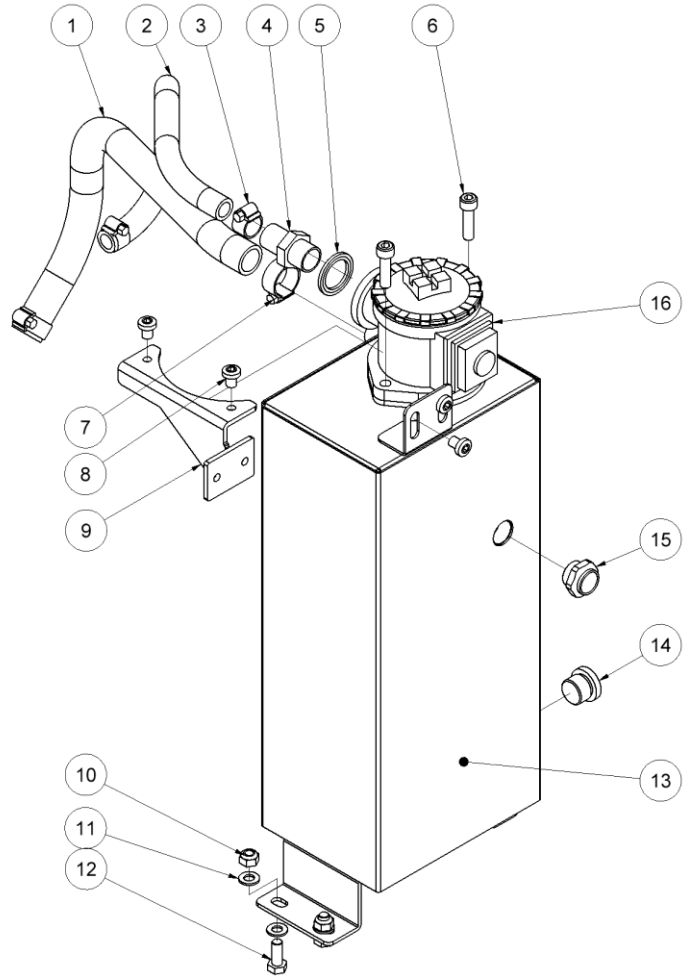

HPP09E spare parts list

From serial number 13885

Fig. 3

Pos.	Part No.	Description	Pcs.
1	7421063	Fitting 1/2"x1/2" BSP	4
5	7621606	Retaining ring A17	1
6	7521609	O-ring 17x2 mm	1
11	8221761	Valve block <i>Up to serial No. 5338</i>	1
11	8221731	Valve block <i>From serial No. 5339</i>	1
12	7621050	Roll pin ø5x14	3
13	7621037	Pipe plug 1/8" <i>Loctite 542</i>	3
14	7621044	Screw M8x16	4
15	7521608	O-ring 13x2 mm	1
16	7621607	Retaining ring AV17	1
17	8221605	Spool	1
18	7721094	Lever ON/OFF <i>Loctite 243</i>	1
19	7521072	Seal ring 1/2"	6
26	7421587	Pressure relief valve <i>40 Nm - from serial No. 5339</i>	1
28	7621323	Threaded plug 1/8" w/seal	1
29	7401142	Q.R. coupling 1/2" BSP female	1
30	7401141	Q.R. coupling 1/2" BSP male	1
31	7421733	Check valve	1
32	7421734	Hose fitting 3/8"x1/8" <i>Loctite 542</i>	1
33	7421735	Hose fitting 3/8"x1/2" <i>Loctite 542</i>	1
34	7421740	Hose clip 3/8"	2
35	9021768	Hose 3/8"	1
-	2121660	Valve block complete	1

HPP09E spare parts list

From serial number 13885

Fig. 4

Pos.	Part No.	Description	Pcs.
1	8721071	3/4" hose	1
2	8722303	1/2" hose	1
3	7421081	Hose clip 1/2"	2
4	7421079	Hose fitting 1/2"x3/4"	1
5	7521118	Seal ring 3/4"	1
6	7621045	Screw M8x30 <i>Loctite 243</i>	2
7	7421082	Hose clip 3/4"	2
8	7621042	Screw M8x10	4
9	8223318	Tank Bracket	1
10	7621010	Lock nut M8	4
11	7621171	Washer M8	8
12	7632766	Screw M8x20	4
13	8223317	Hydraulic tank	1
14	7621075	Threaded plug 1/2" w/seal	1
15	7721099	Sight glass 1/2" w/seal	1
15	7621049	Screw M8x45	1
16	8421092	Filter complete <i>See fig.5</i>	1