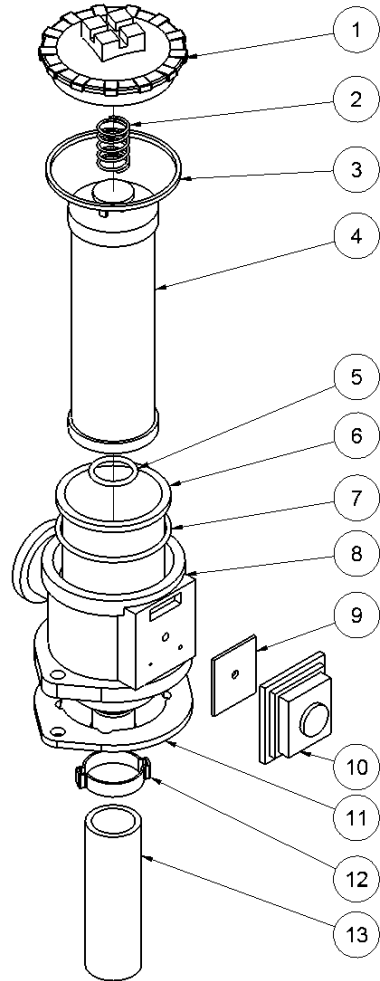

HPP09E spare parts list

From serial number 13885

Fig. 5

Pos.	Part No.	Description	Pcs.
1	9421189	Filter cover	1
2	9421193	Filter spring	1
3	9421502	Seal f/filter cover <i>Included in 9421188</i>	1
4	9421190	Filter element	1
5	-	O-ring ø3x22 <i>Included in 9421188</i>	1
6	-	Filter cup	1
7	-	O-ring ø3x60 <i>Included in 9421188</i>	1
8	-	Filter housing	1
9	9421191	Ventilation filter <i>Old type</i>	1
9	9422041	Ventilation filter <i>New type</i>	1
10	9421192	Cover f/ventilation filter <i>Old type</i>	1
10	9422042	Cover f/ventilation filter <i>New type</i>	1
11	-	Seal <i>Included in 9421188</i>	1
12	7621789	Hose clamp	1
13	9022043	Filter hose	1
-	9421188	Seal kit filter <i>Pos. 3, 5, 7 and 11</i>	1
-	8421092	Filter complete <i>Pos. 1-13</i>	1