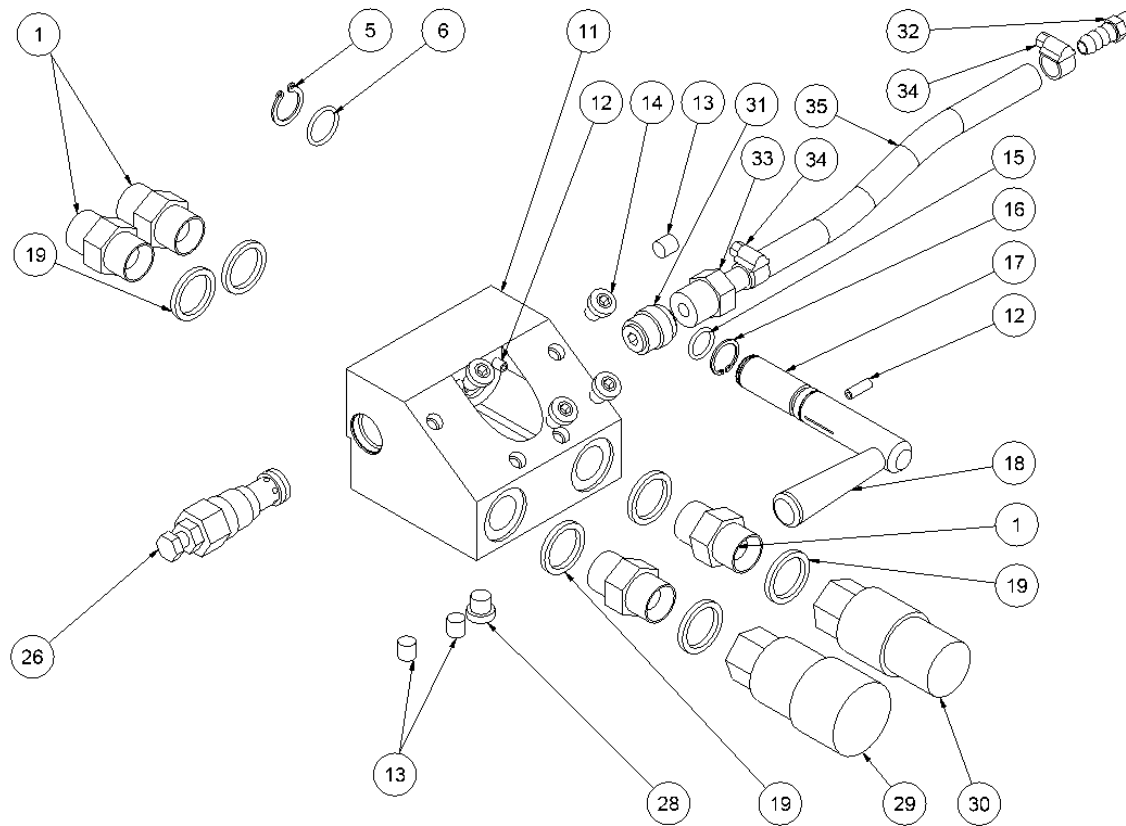

HPP09E spare parts list

From serial number 13885

Fig. 3

Pos.	Part No.	Description	Pcs.
1	7421063	Fitting 1/2"x1/2" BSP	4
5	7621606	Retaining ring A17	1
6	7521609	O-ring 17x2 mm	1
11	8221761	Valve block <i>Up to serial No. 5338</i>	1
11	8221731	Valve block <i>From serial No. 5339</i>	1
12	7621050	Roll pin ø5x14	3
13	7621037	Pipe plug 1/8" <i>Loctite 542</i>	3
14	7621044	Screw M8x16	4
15	7521608	O-ring 13x2 mm	1
16	7621607	Retaining ring AV17	1
17	8221605	Spool	1
18	7721094	Lever ON/OFF <i>Loctite 243</i>	1
19	7521072	Seal ring 1/2"	6
26	7421587	Pressure relief valve <i>40 Nm - from serial No. 5339</i>	1
28	7621323	Threaded plug 1/8" w/seal	1
29	7401142	Q.R. coupling 1/2" BSP female	1
30	7401141	Q.R. coupling 1/2" BSP male	1
31	7421733	Check valve	1
32	7421734	Hose fitting 3/8"x1/8" <i>Loctite 542</i>	1
33	7421735	Hose fitting 3/8"x1/2" <i>Loctite 542</i>	1
34	7421740	Hose clip 3/8"	2
35	9021768	Hose 3/8"	1
-	2121660	Valve block complete	1