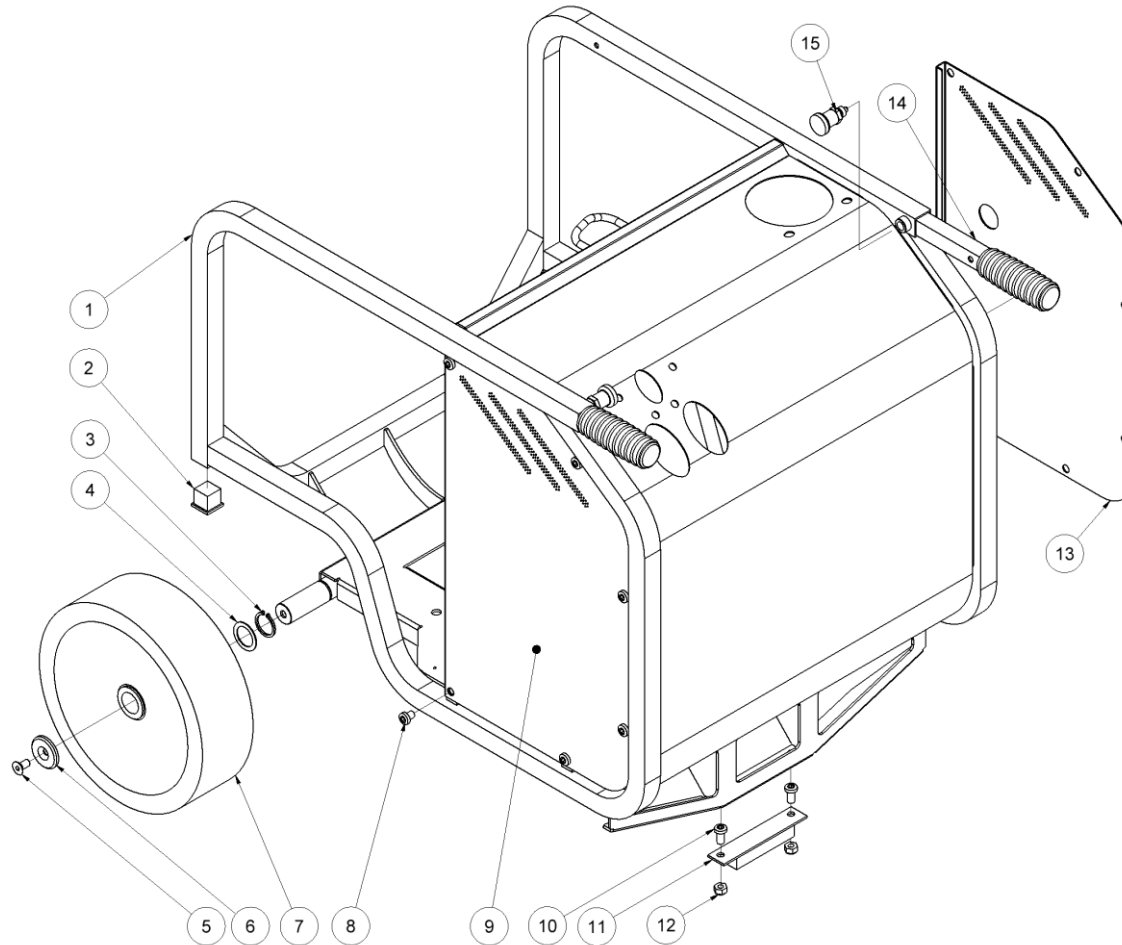

HPP09E spare parts list

From serial number 13885

Fig. 1

Pos.	Part No.	Description	Pcs.
1	8223316	Chassis complete HPP09/09E	1
2	7721125	Tube plug 25x25	2
3	7621098	Retaining ring 25x2	2
4	7621100	Shim ring 25/35/1 mm	2
5	7632539	Screw M8x16	2
6	8223321	Washer	2
7	8722384	Wheel	2
8	7621042	Screw M8x10	12
9	8223320	Side cover right	1
10	7621044	Screw M8x16	2
11	8721095	Rubber foot	1
12	7621010	Lock nut M8	2
13	8223319	Side cover left	1
14	9022429	Pull-out handle w/rubber grip	2
15	7721197	Bolt <i>Loctite 243</i>	2

HPP09E spare parts list

From serial number 13885

Fig. 2

Pos.	Part No.	Description	Pcs.
1	9922054	Nut M5	2
2	7632550	Screw M5x20	6
3	8223323	Supporting plate for electric box	1
4	7621334	Screw M10x20	2
5	7621172	Washer M10	6
6	7321319	Electro motor 5.5 kW	1
7	7621330	Screw M12x35 <i>Loctite 243</i>	4
8	7621331	Washer M12	4
9	7621173	Screw M10x40	4
10	8221340	Aluminium supporting leg rear	1
11	7621034	Washer M10	4
12	7621163	Screw M10x35	4
13	8221339	Aluminium supporting leg front	1
14	7621032	Set screw M6x8 <i>Loctite 243 - 5 Nm</i>	1
15	7421326	Coupling engine part	1
16	7421083	Rubber coupling	1
17	7421067	Coupling pump	1
18	7421322	Coupling housing	1
19	7421080	Hose fitting 3/4"x1/2"	1
20	7421060	Angle nipple 1/2"	1
21	7421179	Pump 7.5 ccm	1
-	9021667	Seal kit for hydraulic pump	1
22	7521072	Seal ring 1/2"	2
23	8721443	Hose 1/2"	1
24	7421062	Banjo bolt 1/2" <i>80 Nm</i>	1
25	8321130	Fan ø280-3	1
26	7621111	Nut M14x1.5 <i>40 Nm</i>	1
27	7621117	Spring washer M14	2
28	7621043	Screw M8x110 <i>Loctite 243 - 15 Nm</i>	4
29	7621171	Washer M8	4
30	2121103	Cooler complete	1
31	7521118	Seal ring 3/4"	2
32	7421582	Hose fitting 1/2"x3/4"	1
33	7421079	Hose fitting 1/2"x3/4" WRG	1
34	8721665	Cooler hose	1
35	7633361	Nut M5	4
36	7323322	Electrical box 5.5 kW 16 Amp	1