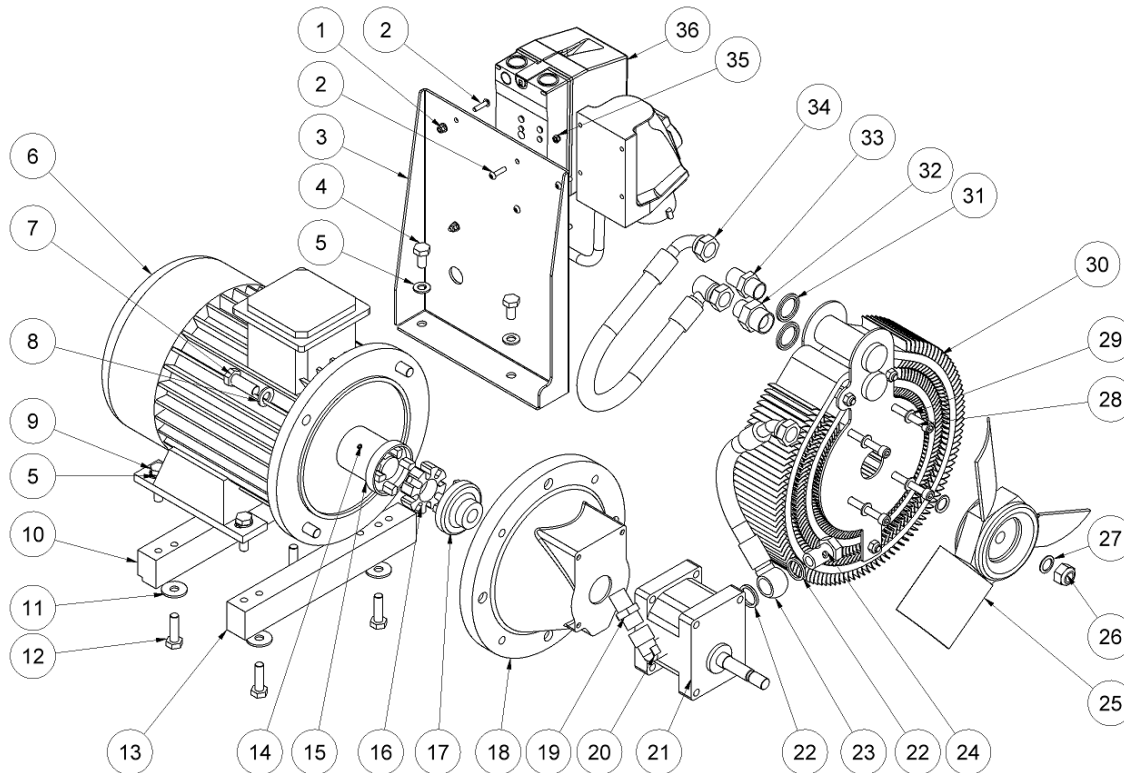

HPP09E spare parts list

From serial number 13885

Fig. 2

Pos.	Part No.	Description	Pcs.
1	9922054	Nut M5	2
2	7632550	Screw M5x20	6
3	8223323	Supporting plate for electric box	1
4	7621334	Screw M10x20	2
5	7621172	Washer M10	6
6	7321319	Electro motor 5.5 kW	1
7	7621330	Screw M12x35 <i>Loctite 243</i>	4
8	7621331	Washer M12	4
9	7621173	Screw M10x40	4
10	8221340	Aluminium supporting leg rear	1
11	7621034	Washer M10	4
12	7621163	Screw M10x35	4
13	8221339	Aluminium supporting leg front	1
14	7621032	Set screw M6x8 <i>Loctite 243 - 5 Nm</i>	1
15	7421326	Coupling engine part	1
16	7421083	Rubber coupling	1
17	7421067	Coupling pump	1
18	7421322	Coupling housing	1
19	7421080	Hose fitting 3/4"x1/2"	1
20	7421060	Angle nipple 1/2"	1
21	7421179	Pump 7.5 ccm	1
-	9021667	Seal kit for hydraulic pump	1
22	7521072	Seal ring 1/2"	2
23	8721443	Hose 1/2"	1
24	7421062	Banjo bolt 1/2" <i>80 Nm</i>	1
25	8321130	Fan ø280-3	1
26	7621111	Nut M14x1.5 <i>40 Nm</i>	1
27	7621117	Spring washer M14	2
28	7621043	Screw M8x110 <i>Loctite 243 - 15 Nm</i>	4
29	7621171	Washer M8	4
30	2121103	Cooler complete	1
31	7521118	Seal ring 3/4"	2
32	7421582	Hose fitting 1/2"x3/4"	1
33	7421079	Hose fitting 1/2"x3/4" WRG	1
34	8721665	Cooler hose	1
35	7633361	Nut M5	4
36	7323322	Electrical box 5.5 kW 16 Amp	1