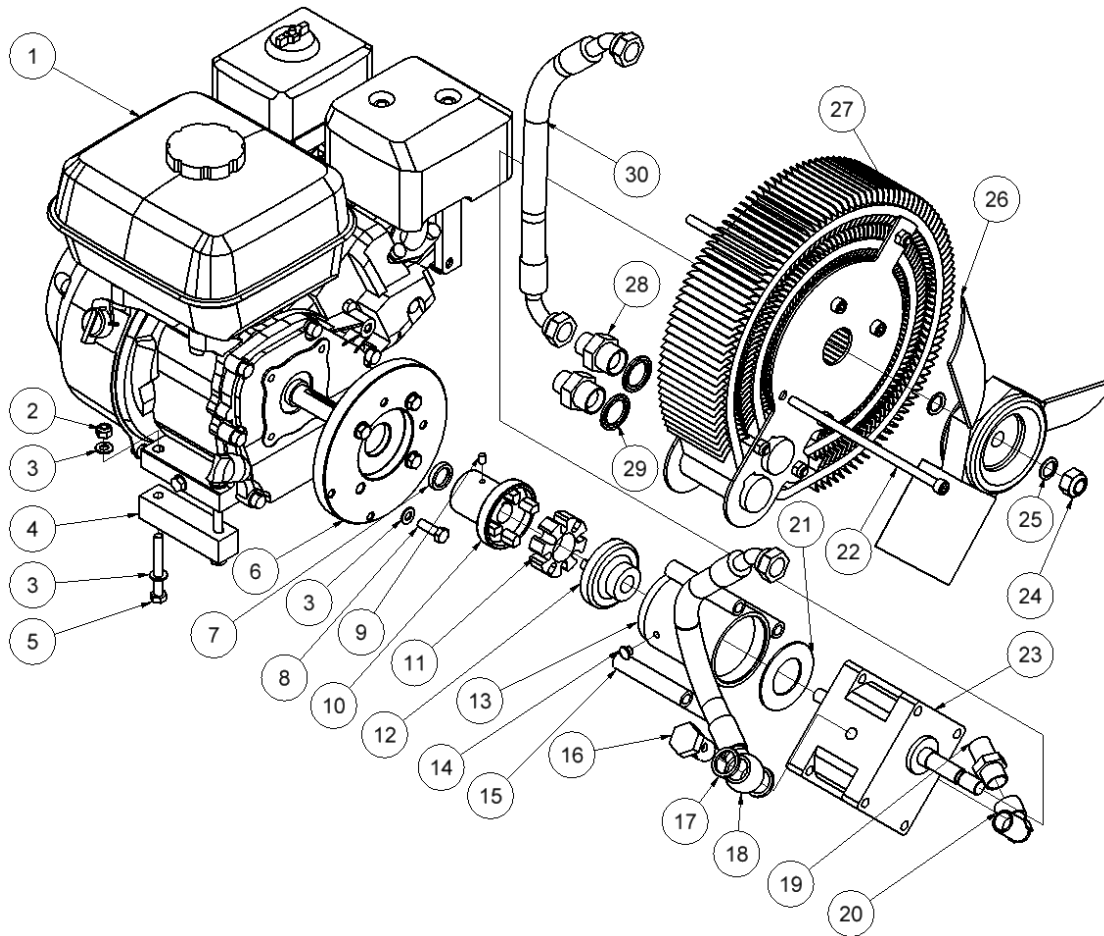

HPP06 spare parts list

From serial number 14775

Fig. 1

Pos.	Part No.	Description	Pcs.
1	8223354	Chassis complete HPP06	1
2	7721125	Tube plug 25x25	2
3	7723410	Wheel	2
4	7632539	Screw M8x16	2
5	8223409	Wheel lock	2
6	7623411	Retaining ring	2
7	7623412	Shim washer	2
8	8223357	Side plate right	1
9	7621042	Screw M8x10	12
10	7621044	Screw M8x16	4
11	8721095	Rubber foot	1
12	7621010	Locknut M8	2
13	8223356	Side plate left	1
14	9023418	Pull-out handle w/ rubber grip	2
15	7721197	Bolt <i>Loctite 243</i>	2
16	7722323	Plastic plug	2

HPP06 spare parts list

From serial number 14775

Fig. 2

Pos.	Part No.	Description	Pcs.
1	7322292	Engine 6.5 HP Honda GX200	1
2	7621010	Lock nut M8	4
3	7621171	Washer M8	8
4	8223413	Distance piece	2
5	7621048	Screw M8x65	4
6	8222295	Flange	1
7	8222322	Distance bushing	1
8	7621038	Screw 5/16" UNFx25 20 Nm - Loctite 243	4
9	7621032	Set screw M6x8 5 Nm - Loctite 243	1
10	7422293	Coupling engine part	1
11	7421083	Rubber coupling	1
12	7421067	Coupling pump	1
13	8222294	Coupling housing	1
14	7722323	Plastic plug	1
15	8222296	Distance tube	4
16	7421062	Banjo bolt 1/2" 80 Nm	1
17	7521072	Seal ring 1/2"	2
18	8723417	Pressure hose	1
19	7421080	Hose fitting 3/4"x1/2" Loctite 542	1
20	7421060	Angle nipple 1/2" Loctite 542	1
21	9922133	Centering washer	1
22	7622331	Screw M8x190 20 Nm	4
23	7423280	Pump 6.3 ccm	1
-	9021667	Seal kit for hydraulic pump	1
24	7621111	Nut M14x1.5 40 Nm	1
25	7621117	Spring washer M14	2
26	8321130	Fan ø280-3	1
27	8321130	Cooler complete	1
28	7421582	Fitting 1/2" - 3/4"	1
29	7521118	Seal ring 3/4"	2
30	8723415	Cooler pressure hose	1