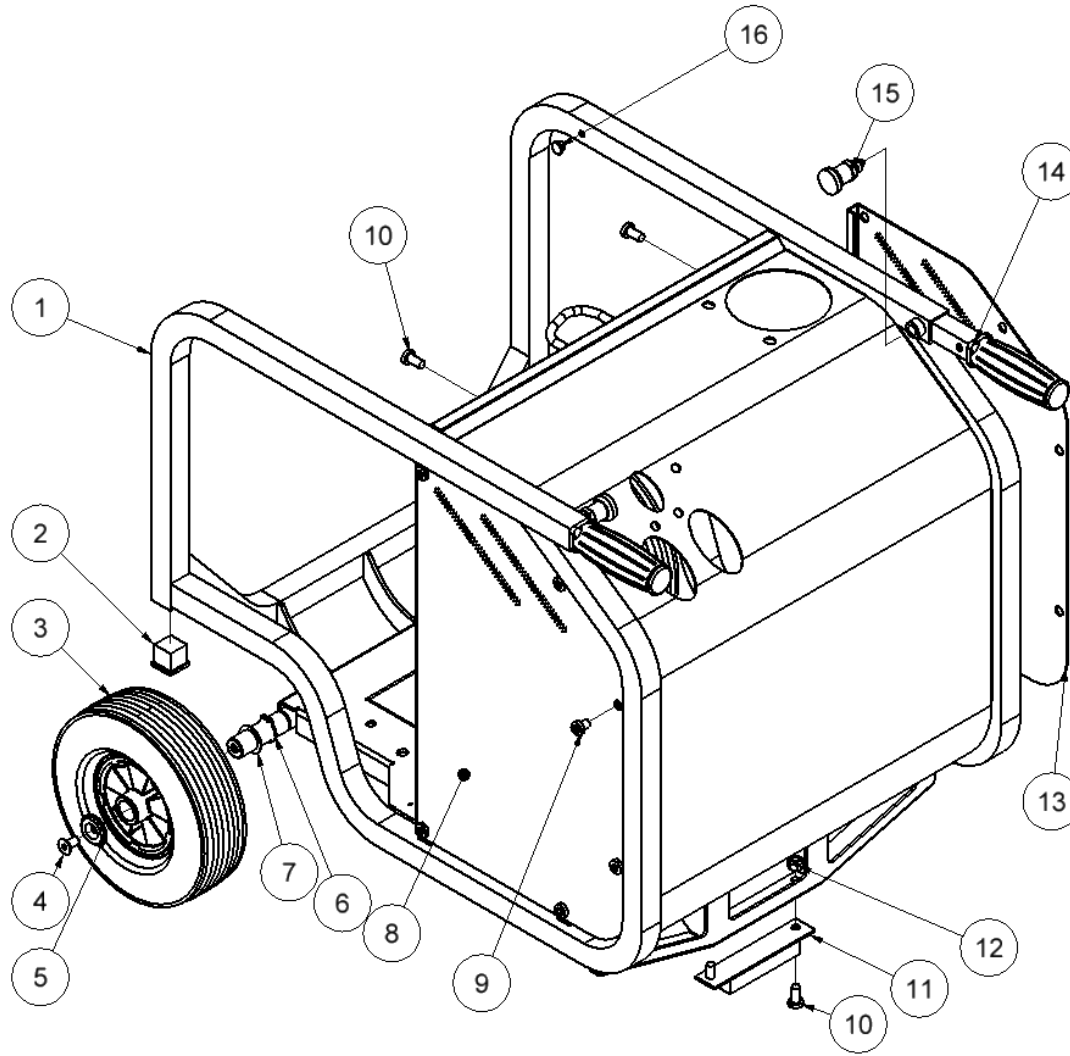

HPP06 spare parts list

From serial number 14775

Fig. 1

Pos.	Part No.	Description	Pcs.
1	8223354	Chassis complete HPP06	1
2	7721125	Tube plug 25x25	2
3	7723410	Wheel	2
4	7632539	Screw M8x16	2
5	8223409	Wheel lock	2
6	7623411	Retaining ring	2
7	7623412	Shim washer	2
8	8223357	Side plate right	1
9	7621042	Screw M8x10	12
10	7621044	Screw M8x16	4
11	8721095	Rubber foot	1
12	7621010	Locknut M8	2
13	8223356	Side plate left	1
14	9023418	Pull-out handle w/ rubber grip	2
15	7721197	Bolt <i>Loctite 243</i>	2
16	7722323	Plastic plug	2

HPP06 spare parts list

From serial number 14775

Fig. 2

Pos.	Part No.	Description	Pcs.
1	7322292	Engine 6.5 HP Honda GX200	1
2	7621010	Lock nut M8	4
3	7621171	Washer M8	8
4	8223413	Distance piece	2
5	7621048	Screw M8x65	4
6	8222295	Flange	1
7	8222322	Distance bushing	1
8	7621038	Screw 5/16" UNFx25 20 Nm - Loctite 243	4
9	7621032	Set screw M6x8 5 Nm - Loctite 243	1
10	7422293	Coupling engine part	1
11	7421083	Rubber coupling	1
12	7421067	Coupling pump	1
13	8222294	Coupling housing	1
14	7722323	Plastic plug	1
15	8222296	Distance tube	4
16	7421062	Banjo bolt 1/2" 80 Nm	1
17	7521072	Seal ring 1/2"	2
18	8723417	Pressure hose	1
19	7421080	Hose fitting 3/4"x1/2" Loctite 542	1
20	7421060	Angle nipple 1/2" Loctite 542	1
21	9922133	Centering washer	1
22	7622331	Screw M8x190 20 Nm	4
23	7423280	Pump 6.3 ccm	1
-	9021667	Seal kit for hydraulic pump	1
24	7621111	Nut M14x1.5 40 Nm	1
25	7621117	Spring washer M14	2
26	8321130	Fan ø280-3	1
27	8321130	Cooler complete	1
28	7421582	Fitting 1/2" - 3/4"	1
29	7521118	Seal ring 3/4"	2
30	8723415	Cooler pressure hose	1