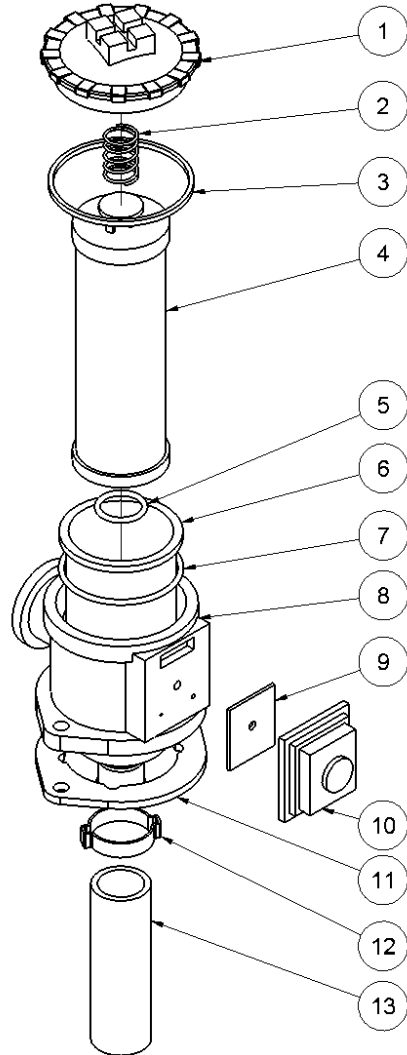

HPP06 spare parts list

From serial number 14775

Fig. 5

Pos.	Part No.	Description	Pcs.
1	9421189	Filter cover	1
2	9421193	Filter spring	1
3	9421502	Seal f/filter cover <i>Also included in 9421188</i>	1
4	9421190	Filter element	1
5	-	O-ring $\varnothing 3 \times 22$ <i>Included in 9421188</i>	1
6	-	Filter cup	1
7	-	O-ring $\varnothing 3 \times 60$ <i>Included in 9421188</i>	1
8	-	Filter housing	1
9	9422041	Ventilation filter	1
10	9422042	Cover f/ventilation filter	1
11	-	Seal <i>Included in 9421188</i>	1
12	7621789	Hose clamp	1
13	9022043	Filter hose	1
-	9421188	Seal kit filter <i>Pos. 3, 5, 7 and 11</i>	1
-	8421092	Filter complete <i>Pos. 1-13</i>	1