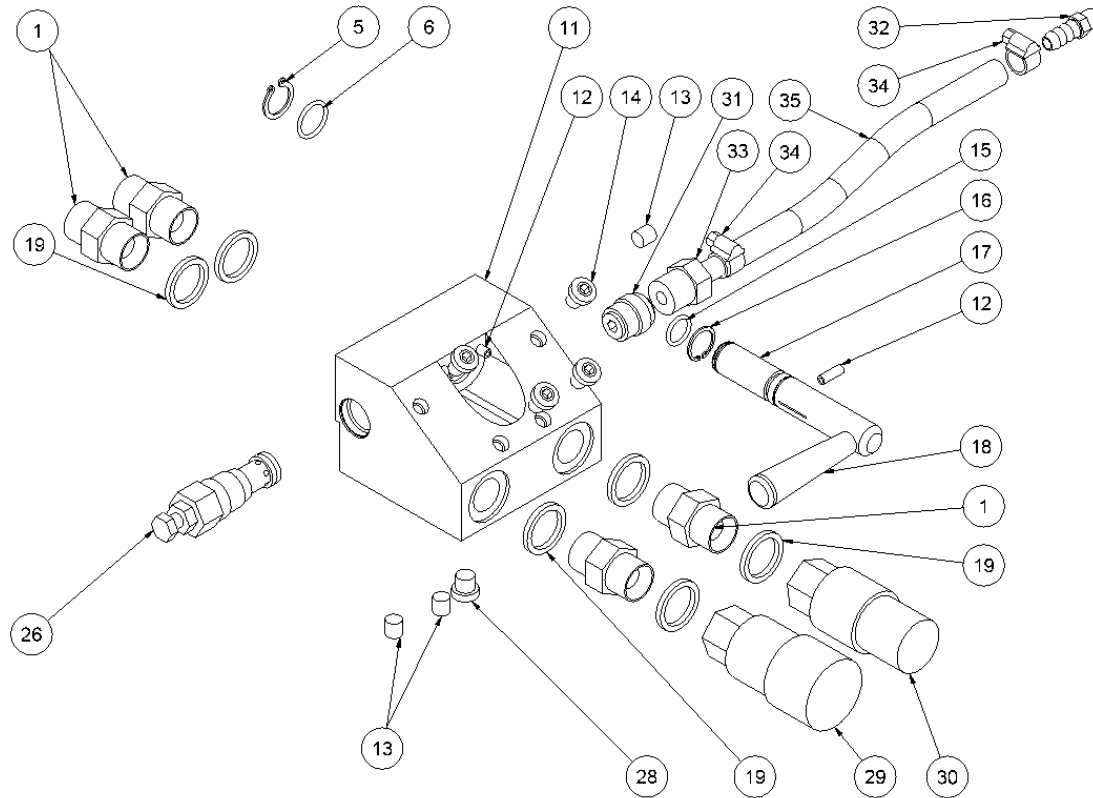

HPP06 spare parts list

From serial number 14775

Fig. 2

Pos.	Part No.	Description	Pcs.
1	7322292	Engine 6.5 HP Honda GX200	1
2	7621010	Lock nut M8	4
3	7621171	Washer M8	8
4	8223413	Distance piece	2
5	7621048	Screw M8x65	4
6	8222295	Flange	1
7	8222322	Distance bushing	1
8	7621038	Screw 5/16" UNFx25 20 Nm - Loctite 243	4
9	7621032	Set screw M6x8 5 Nm - Loctite 243	1
10	7422293	Coupling engine part	1
11	7421083	Rubber coupling	1
12	7421067	Coupling pump	1
13	8222294	Coupling housing	1
14	7722323	Plastic plug	1
15	8222296	Distance tube	4
16	7421062	Banjo bolt 1/2" 80 Nm	1
17	7521072	Seal ring 1/2"	2
18	8723417	Pressure hose	1
19	7421080	Hose fitting 3/4"x1/2" Loctite 542	1
20	7421060	Angle nipple 1/2" Loctite 542	1
21	9922133	Centering washer	1
22	7622331	Screw M8x190 20 Nm	4
23	7423280	Pump 6.3 ccm	1
-	9021667	Seal kit for hydraulic pump	1
24	7621111	Nut M14x1.5 40 Nm	1
25	7621117	Spring washer M14	2
26	8321130	Fan ø280-3	1
27	8321130	Cooler complete	1
28	7421582	Fitting 1/2" - 3/4"	1
29	7521118	Seal ring 3/4"	2
30	8723415	Cooler pressure hose	1

HPP06 spare parts list

From serial number 14775

Fig. 3

Pos.	Part No.	Description	Pcs.
1	7421063	Fitting 1/2"x1/2" BSP	4
5	7621606	Retaining ring A17	1
6	7521609	O-ring 17x2 mm	1
11	8221731	Valve block	1
12	7621050	Roll pin ø5x14	3
13	7621037	Pipe plug 1/8" <i>Loctite 542</i>	3
14	7621044	Screw M8x16 <i>15 Nm</i>	4
15	7521608	O-ring 13x2 mm	1
16	7621607	Retaining ring AV17	1
17	8221605	Spool	1
18	7721094	Lever ON/OFF <i>Loctite 243</i>	1
19	7521072	Seal ring 1/2"	6
26	7421587	Pressure relief valve <i>40 Nm</i>	1
28	7621323	Threaded plug 1/8" w/seal	1
29	7401142	Q.R. coupling 1/2" BSP female	1
30	7401141	Q.R. coupling 1/2" BSP male	1
31	7421733	Check valve	1
32	7421734	Hose fitting 3/8"x1/8" <i>Loctite 542</i>	1
33	7421735	Hose fitting 3/8"x1/2" <i>Loctite 542</i>	1
34	7421740	Hose clip 3/8"	2
35	9021739	Hose 3/8"	1