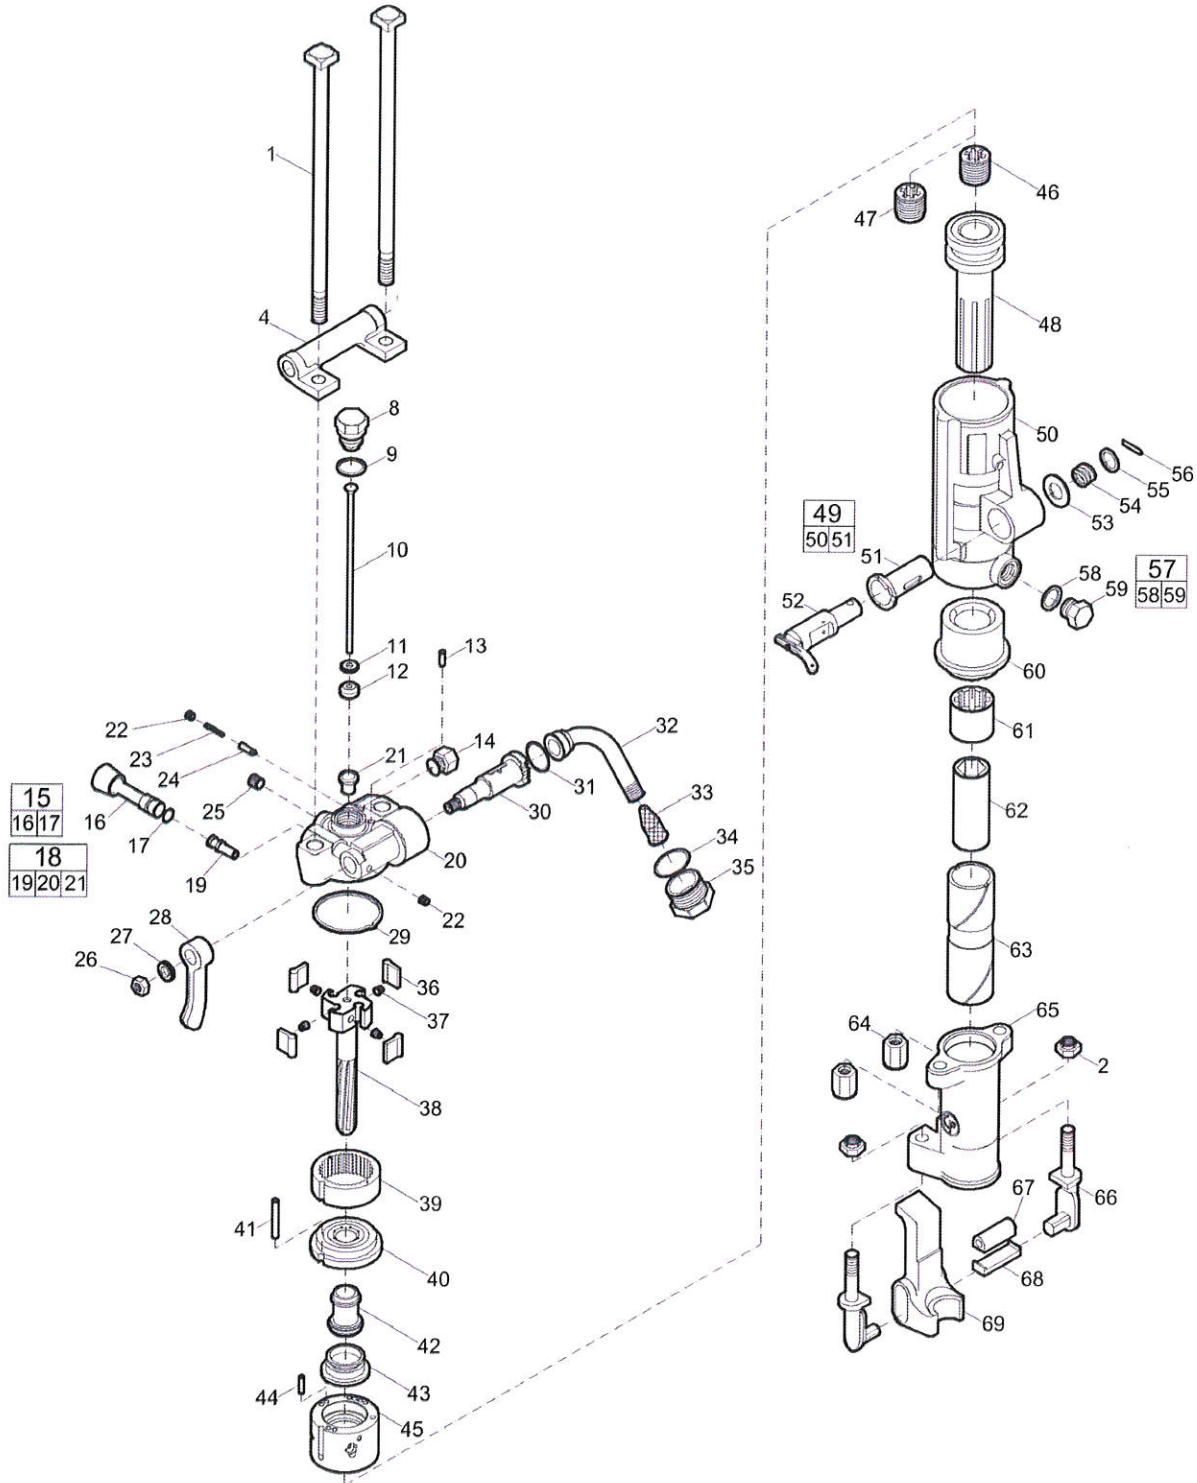

Refer to the Parts Online web page for most up-to-date information. The printed information might be outdated.

Item	Part No.	Name	Qty	L
1	R085755	Bolt - Thru	2	
2	R005742	Nut - Elastic stop	2	A
4	R086608	Bracket - Handle	1	
8	R076793	Plug - Air tube	1	
9	R000537	Gasket - Tube plug	2	
10	R093907	Tube - Air	1	
11	R095169	Washer - Air tube	1	
12	R090364	Rubber - Air tube	1	
13	R075802	Pin - Valve plunger	1	
14	R076372	Plug - Water valve	1	
15	R079130	Water valve port plug, complete	1	
16	-	Water valve port plug	1	
17	C079489	O-ring	1	
18	R137744	Backhead, complete	1	
19	R098054	Bushing - Water valve	1	
20	-	Backhead	1	
21	R137739	Bushing - Blow tube	1	
22	C068064	Plug - Pipe	2	
23	R085671	Spring - Valve plunger	1	
24	R086627	Plunger - Throttle valve	1	
25	C068799	Plug - pipe, Ø 1/4 in., Ø 6.5 mm	1	C
26	P002149	Nut - Hexagon	1	D
27	C036717	Lockwasher - Head latch	1	E
28	R079124	Handle - Throttle valve	1	
29	H0980438	Gasket	1	
30	R086628	Valve - Throttle	1	
31	P103521	O-ring	1	
32	R075265	Swivel - Air inlet	1	
33	R005584	Screen - Air inlet	1	
34	R110317	O-ring	1	
35	R000530	Air swivel nut	1	
36	R075267	Pawl	4	
37	R086654	Spring - Pawl	4	
38	R093887	Bar - Rifle	1	