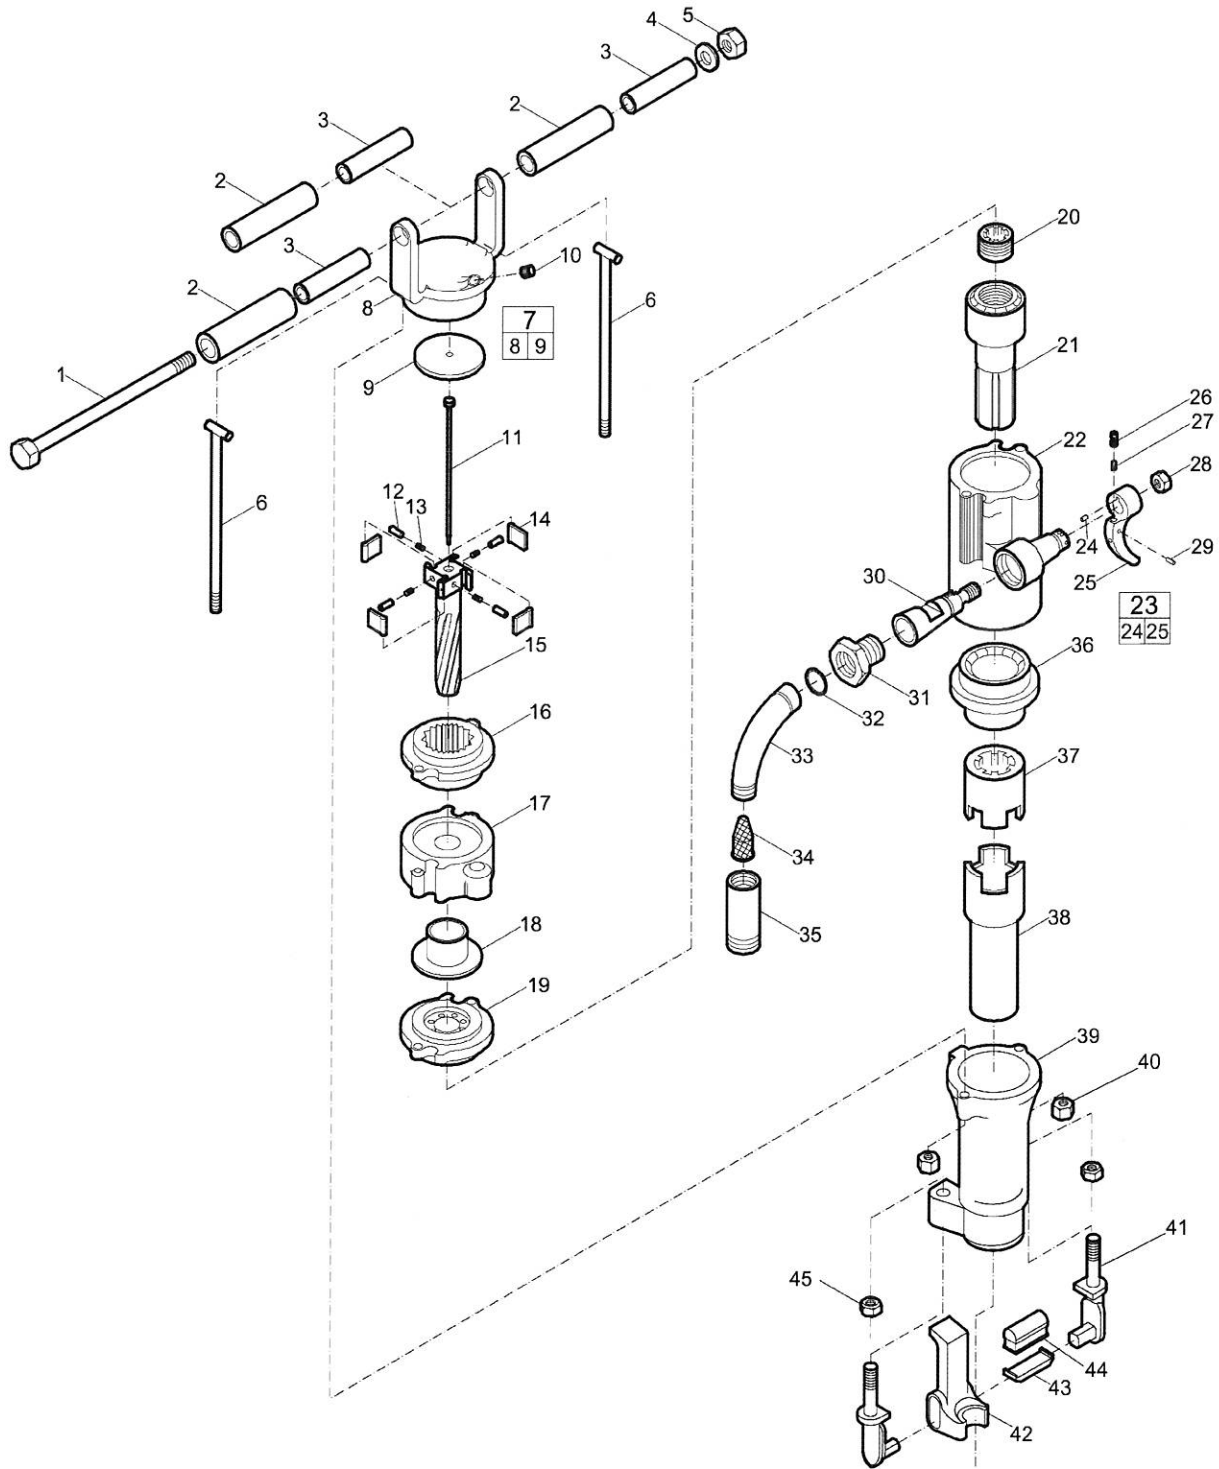

Spare parts list CP 0022 KL 7/8" x 3 1/4"

Refer to the Parts Online web page for most up-to-date information. The printed information might be outdated.

Item	Part No.	Name	Qty	L
1	R075584	Bolt - Handle	1	
2	R000692	Grip - Handle	3	
3	R000694	Liner - Handle	3	
4	R000142	Washer - Handle bolt key	1	
5	R005742	Nut - Elastic stop	1	
6	R075601	Bolt - Thru	2	
7	F035373	Backhead, complete	1	
8	--	Backhead	1	
9	R075580	Washer - Backhead	1	
10	C077941	Plug - pipe, Ø 3/8 in., Ø 9.5 mm	1	A
11	R075598	Rod - Air	1	
12	R009224	Plunger - Pawl	4	
13	R000619	Spring - Pawl plunger	4	
14	R000617	Pawl	4	
15	R075586	Bar - Rifle	1	
16	R075585	Ring - Ratchet	1	
17	R075583	Case - Valve	1	
18	R075581	Valve	1	
19	R075582	Valve seat	1	
20	R075587	Nut - Rifle	1	
21	R000037	Piston	1	
22	R075577	Cylinder	1	
23	R075589	Throttle handle, complete	1	
24	R075592	Key - Throttle handle	1	
25	--	Handle - Throttle valve	1	
26	R075590	Plunger - Throttle handle	1	
27	R000528	Spring - Throttle valve	1	
28	R075593	Nut - Elastic stop	1	B
29	P089767	Pin - Throttle handle, 3/32" x 5/16"	1	
30	R075588	Valve - Throttle	1	
31	R075599	Nut - Air swivel	1	
32	C106884	O-ring	1	
33	F814720	Swivel - Air inlet	1	
34	R005584	Screen - Air inlet	1	
35	R005744	Sleeve - Air inlet	1	
36	R075578	Bushing - Cylinder	1	
37	R075597	Nut - Chuck rotation	1	
38	R075596	Chuck, 7/8" x 31/4" (22 x 82.5 mm)	1	

Refer to the Parts Online web page for most up-to-date information. The printed information might be outdated.