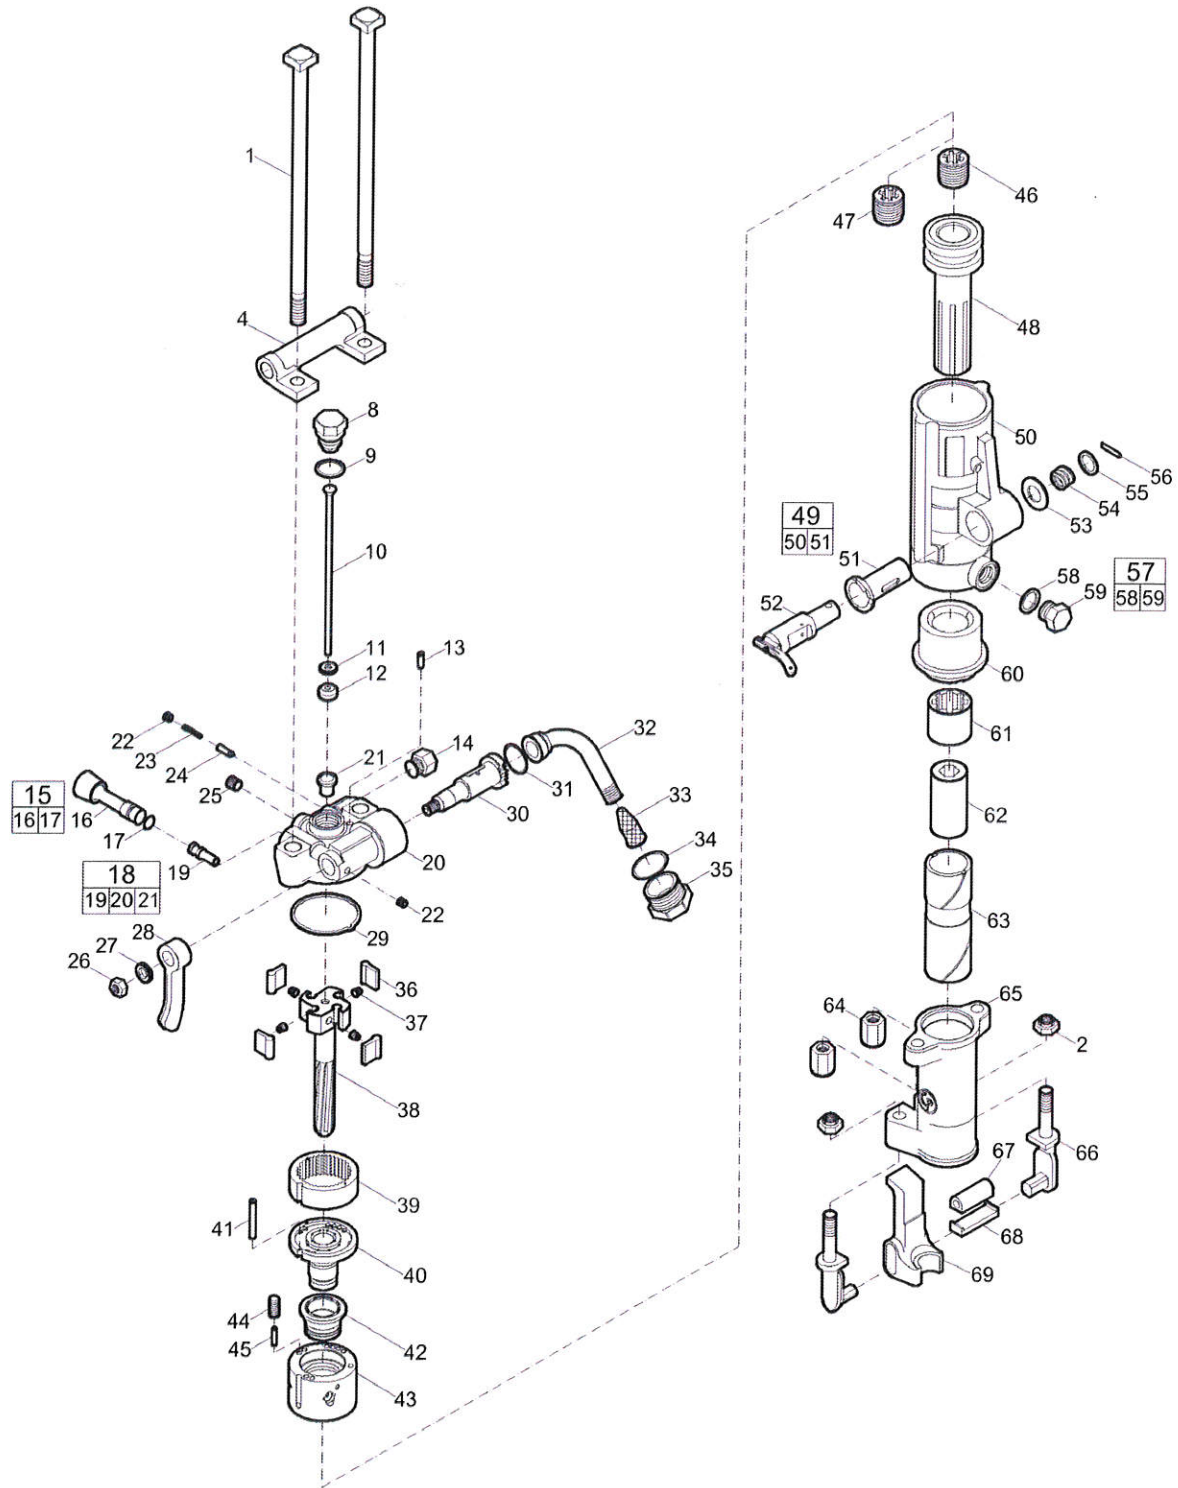

Spare parts list CP 0032 A 7/8" x 3 1/4"

Refer to the Parts Online web page for most up-to-date information. The printed information might be outdated.

Item	Part No.	Name	Qty	L
1	R086623	Bolt - Thru	2	
2	R005742	Nut - Elastic stop	2	A
4	R086608	Bracket - Handle	1	
8	R076793	Plug - Air tube	1	
9	R000537	Gasket - Tube plug	2	
10	R077184	Tube - Air	1	
11	R075449	Washer - Air tube	1	
12	R075099	Rubber - Air tube	1	
13	R075802	Pin - Valve plunger	1	
14	R076372	Plug - Water valve	1	
15	R079130	Water valve port plug, complete	1	
16	-	Water valve port plug	1	
17	C079489	O-ring	1	
18	R087948	Backhead, complete	1	
19	R098054	Bushing - Water valve	1	
20	-	Backhead	1	
21	R137738	Bushing - Blow tube	1	
22	C068064	Plug - Pipe	2	
23	R085671	Spring - Valve plunger	1	
24	R086627	Plunger - Throttle valve	1	
25	C068799	Plug - pipe, Ø 1/4 in., Ø 6.5 mm	1	C
26	P002149	Nut - Hexagon	1	D
27	C036717	Lockwasher - Head latch	1	E
28	R079124	Handle - Throttle valve	1	
29	H0979432	Gasket	1	
30	R086628	Valve - Throttle	1	
31	P103521	O-ring	1	
32	R075265	Swivel - Air inlet	1	
33	R005584	Screen - Air inlet	1	
34	R110317	O-ring	1	
35	R000530	Air swivel nut	1	
36	R075267	Pawl	4	
37	R086654	Spring - Pawl	4	
38	R086622	Bar - Rifle	1	

Refer to the Parts Online web page for most up-to-date information. The printed information might be outdated.