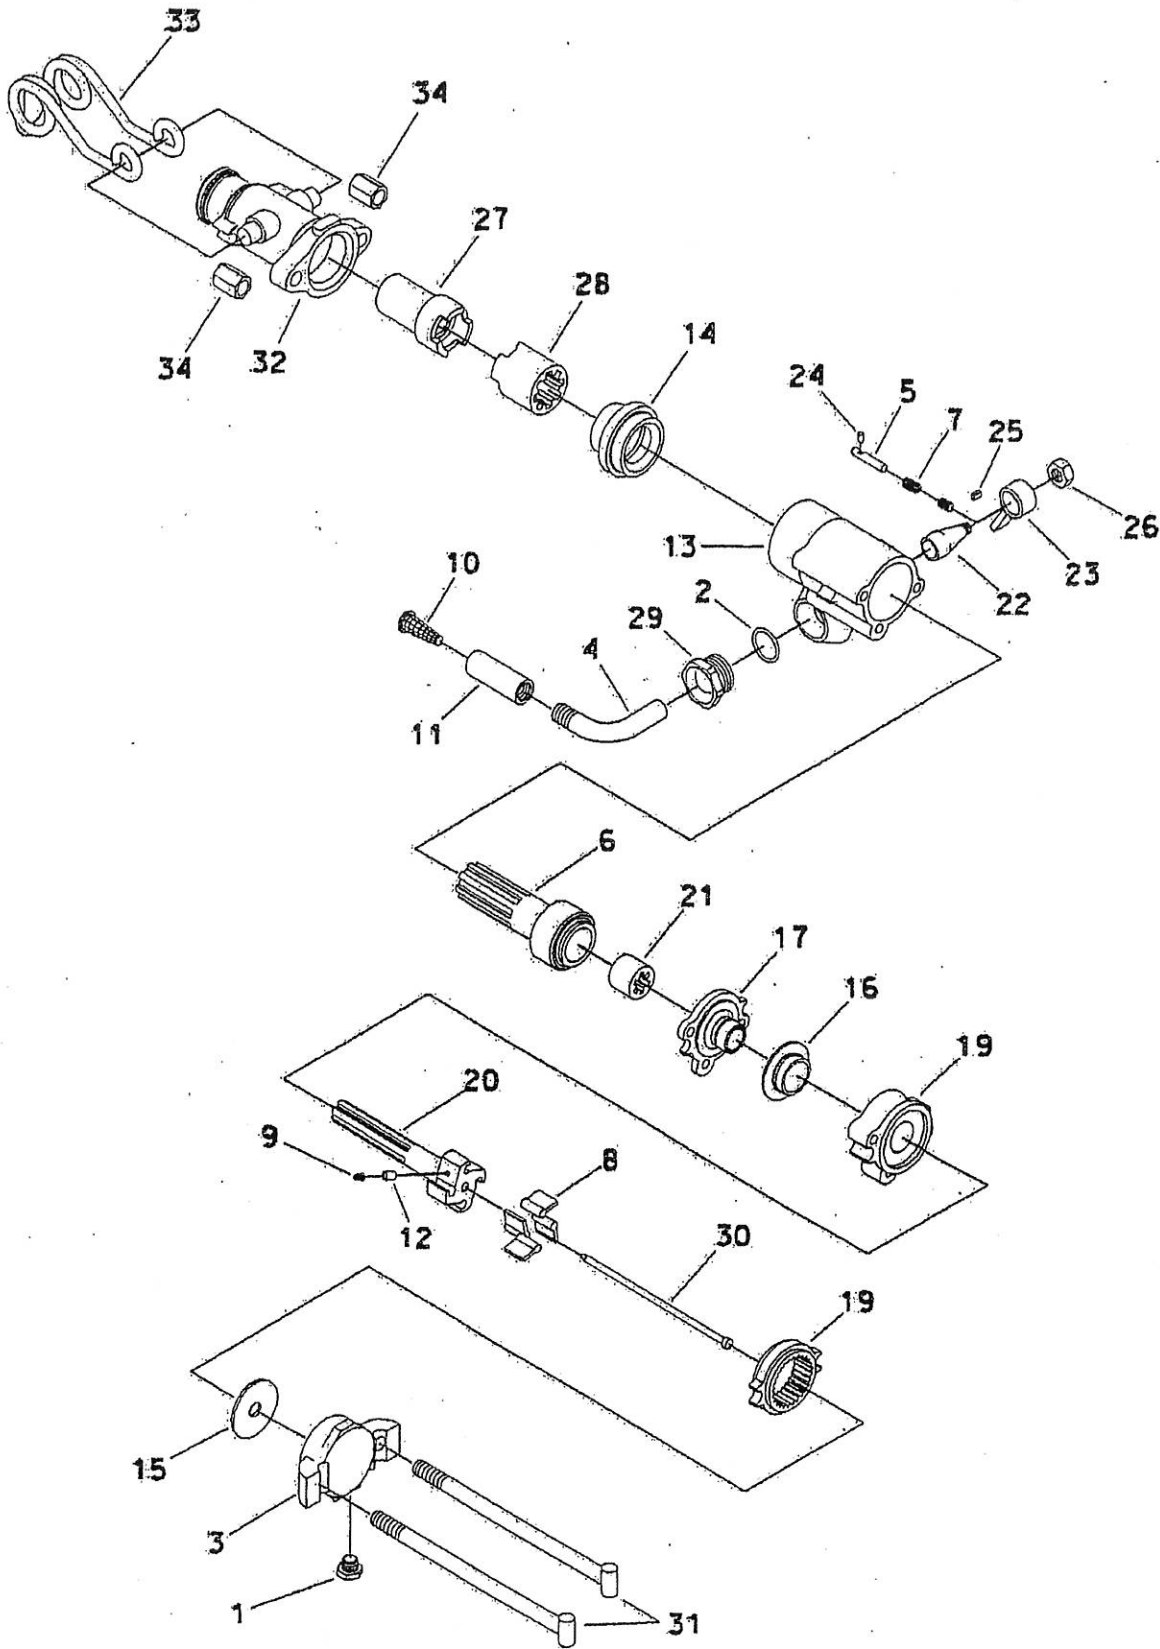

CP 22 SINKER DRILL WITH SPRING RETAINER

CP0022-10

CP 22 SINKER DRILL WITH SPRING RETAINER

ITEM	PART NO	QTY	DESCRIPTION
1.	C077941	1	PLUG-PIPE (3/8")
2.	C106884	1	O-RING (-019)
3.	F035373	1	BACKHEAD (INCL REF NO. 15)
4.	F814720	1	SWIVEL-AIR INLET
5.	P089767	1	PIN-THROTTLE VALVE (3/32" X 5/16 ")
6.	R000037	1	PISTON
7.	R000528	1	SPRING-THROTTLE VALVE
8.	R000617	4	PAWL
9.	R000619	4	SPRING-PAWL PLUNGER
10.	R005584	1	SCREEN-AIR INLET
11.	R005744	1	SLEEVE-AIR INLET
12.	R009224	4	PLUNGER-PAWL
13.	R075577	1	CYLINDER
14.	R075578	1	BUSHING-CYLINDER
15.	R075580	1	WASHER-BACKHEAD
16.	R075581	1	VALVE
17.	R075582	1	BUSHING-VALVE GUIDE
18.	R075583	1	CASE-VALVE
19.	R075585	1	RING-RATCHET
20.	R075586	1	BAR-RIFLE
21.	R075587	1	NUT-RIFLE BAR
22.	R075588	1	VALVE-THROTTLE
23.	R075589	1	HANDLE-THROTTLE VALVE (INCL REF NO. 25)
24.	R075590	1	PLUNGER-THROTTLE HANDLE
25.	R075592	1	KEY-THROTTLE HANDLE
26.	R075593	1	NUT-ELASTIC STOP (1/2" - 20)
27.	R075596	1	CHUCK (7/8" HEX X 3-1/4")
28.	R075597	1	NUT-CHUCK ROTATION
29.	R075599	1	NUT-AIR SWIVEL
30.	R075598	1	ROD-AIR
31.	R075601	2	BOLT-THRU
32.	R075645	1	FRONTHEAD (7/8" HEX)
33.	R075646	1	RETAINER (7/8" HEX)
34.	R085164	2	NUT-THRU BOLT

CP0022-10