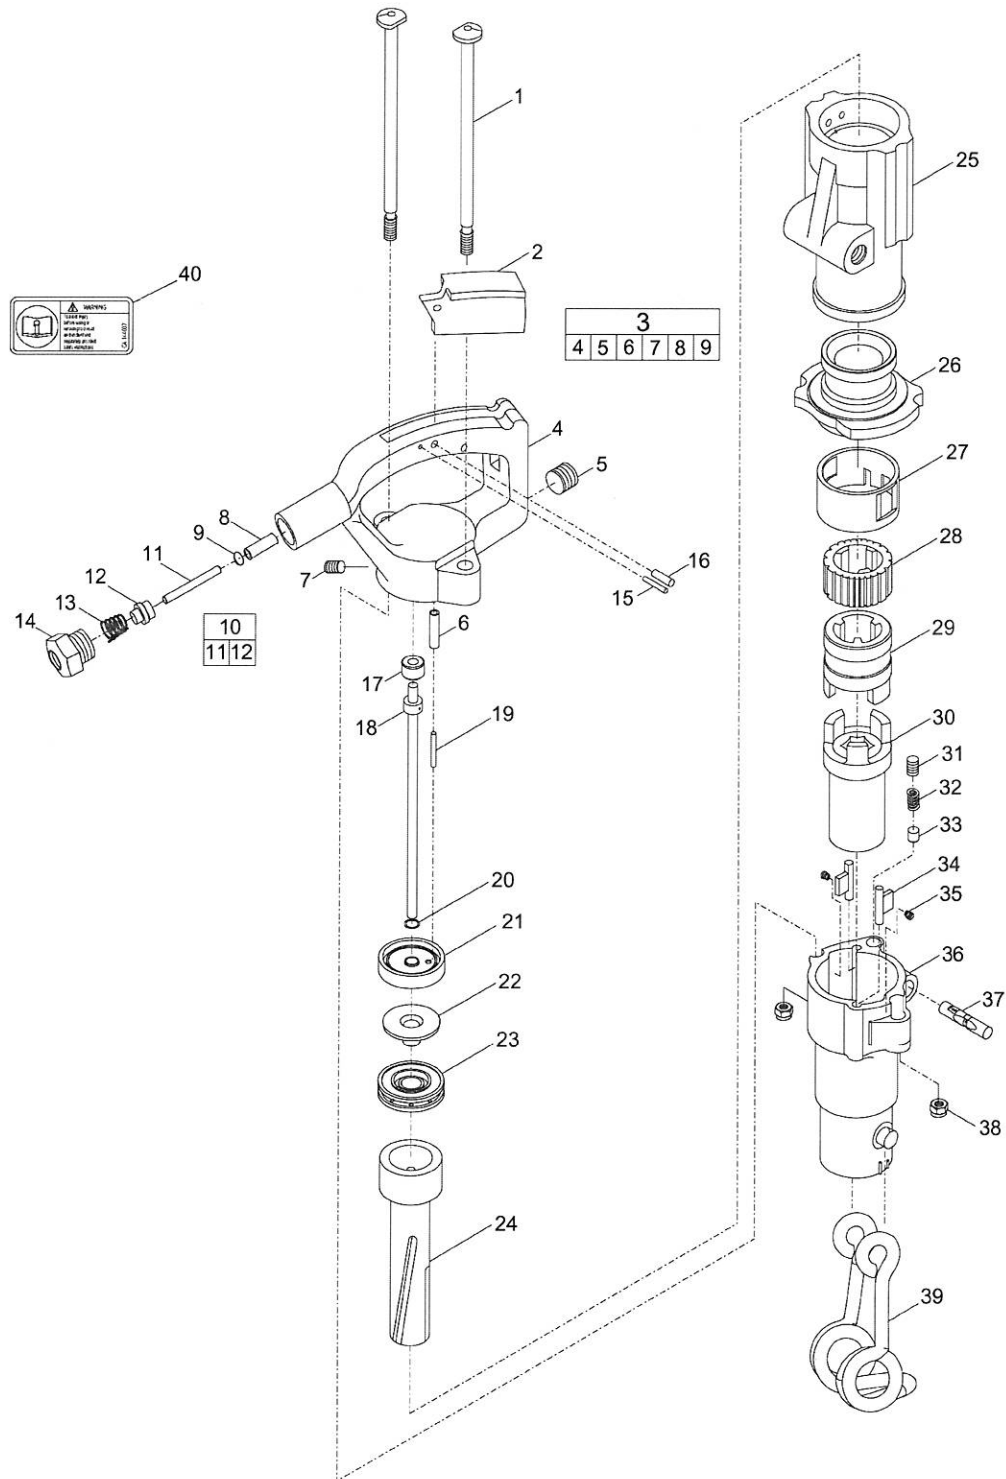

Spare parts list CP 0014 RR

Refer to the Parts Online web page for most up-to-date information. The printed information might be outdated.

Item	Part No.	Name	Qty	L
1	F061564	Bolt - Thru	2	
2	F064534	Lever - Throttle	1	
3	R119157	Handle, complete	1	
4	--	Handle	1	
5	C077941	Plug - pipe, Ø 3/8 in., Ø 9.5 mm	1	A
6	R085580	Tube - Oil regulating	1	
7	C068799	Plug - pipe, Ø 1/4 in., Ø 6.5 mm	1	B
8	R085599	Bushing - throttle valve	1	
9	R086098	Seat - throttle valve	1	
10	R086329	Valve - throttle	1	
11	--	Valve stem	1	
12	--	Throttle valve head	1	
13	R085596	Spring - throttle valve	1	
14	R085595	Air inlet bushing	1	C
15	H082555	Pin - Throttle lever stop	1	
16	A043627	Pin - Trigger	1	
17	R085934	Rubber tube	1	
18	R079223	Tube - Air	1	D
19	R085582	Plunger - Oil regulating	1	
20	C069083	O-ring	1	
21	R085935	Seat	1	
22	R085591	Valve	1	
23	R085592	Seat - Front valve	1	
24	R000120	Piston	1	
25	R085575	Cylinder	1	
26	R041684	Bushing - Cylinder	1	E
27	R051350	Sleeve - Shifter	1	
28	R093154	Ring - Ratchet	1	
29	R085601	Sleeve - Chuck	1	
30	R085600	Chuck, 7/8" x 31/4" shank	1	
31	C068064	Plug - Pipe	1	F
32	R051353	Spring - plunger	1	
33	R051349	Plunger - Detent	1	
34	R085588	Pawl	2	
35	R086654	Spring - Pawl	2	
36	R041685	Fronthead	1	
37	R051348	Plunger - Shifter	1	
38	P070438	Nut - Thru bolt	2	

Refer to the Parts Online web page for most up-to-date information. The printed information might be outdated.