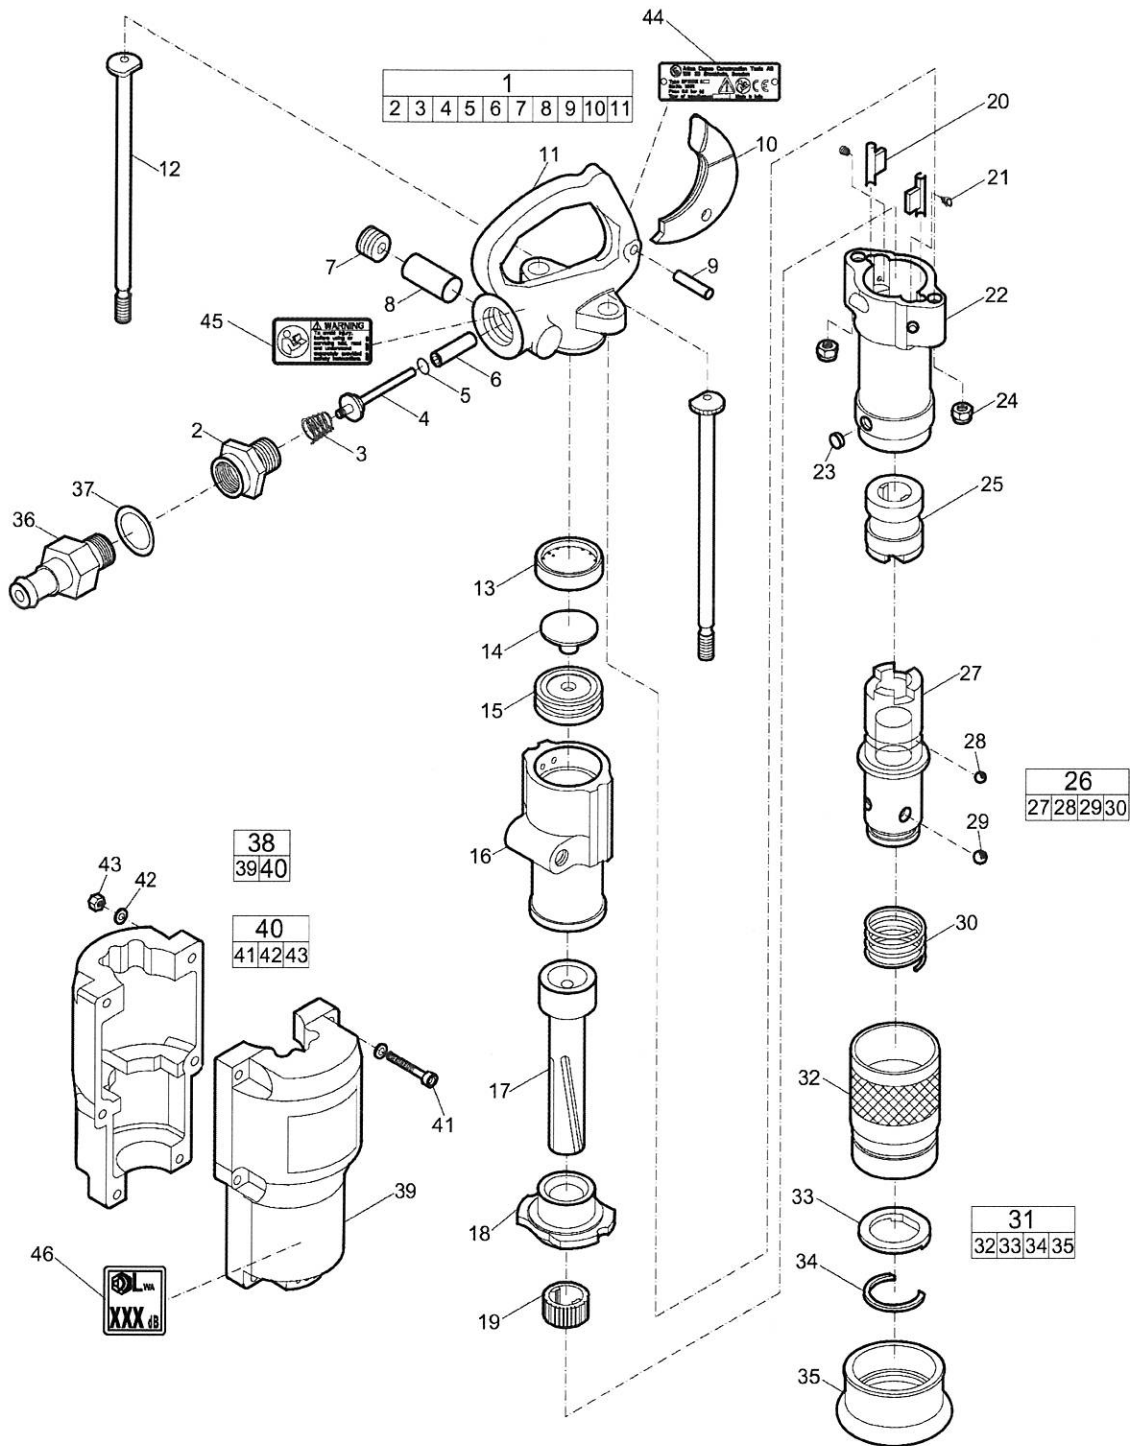

Spare parts list CP 0009 CS

Refer to the Parts Online web page for most up-to-date information. The printed information might be outdated.

Item	Part No.	Name	Qty	L
1	F034496	Handle, complete	1	
2	F064697	Bushing - air inlet, 3/8 in. BSP (collared head)	1	
3	R085596	Spring - throttle valve	1	
4	R086329	Valve - throttle	1	
5	R086098	Seat - throttle valve	1	A
6	R085599	Bushing - throttle valve	1	
7	C077941	Plug - pipe, Ø 3/8 in., Ø 9.5 mm	1	
8	R085895	Felt - oil chamber	1	
9	A043627	Pin - Trigger	1	
10	F027853	Lever - throttle	1	
11	--	Handle	1	
12	F034249	Bolt - thru	2	
13	R085896	Rear valve seat	1	
14	R085897	Valve	1	
15	R085898	Front valve seat	1	
16	R085886	Cylinder	1	
17	F816122	Piston	1	
18	R085887	Cylinder bushing	1	
19	F816123	Ratchet ring	1	
20	F034066	Pawl	2	
21	R085890	Spring - pawl	2	
22	R136592	Fronthead	1	
23	F061888	Plug - ball retainer	1	
24	S013073	Nut - thru bolt	2	
25	R085900	Chuck sleeve	1	
26	Z8366412	Round chuck, complete	1	
27	--	Chuck	1	
28	Z8767412	Chuck retainer ball, complete	17	B
29	Z8768412	Ball - steel, complete, Ø5/16 in. (7.9 mm). Only available as kit with 4 balls	4	
30	R086605	Spring - sleeve retainer	1	
31	Z8375412	Retainer sleeve, complete	1	
32	--	Retainer	1	
33	F826683	Retainer plate	1	
34	F826893	Retainer ring	1	
35	F815343	Dust excluder	1	
36	F064695	Hose tail	1	
37	F064696	Gasket	1	
38	F826972	Muffler, complete	1	