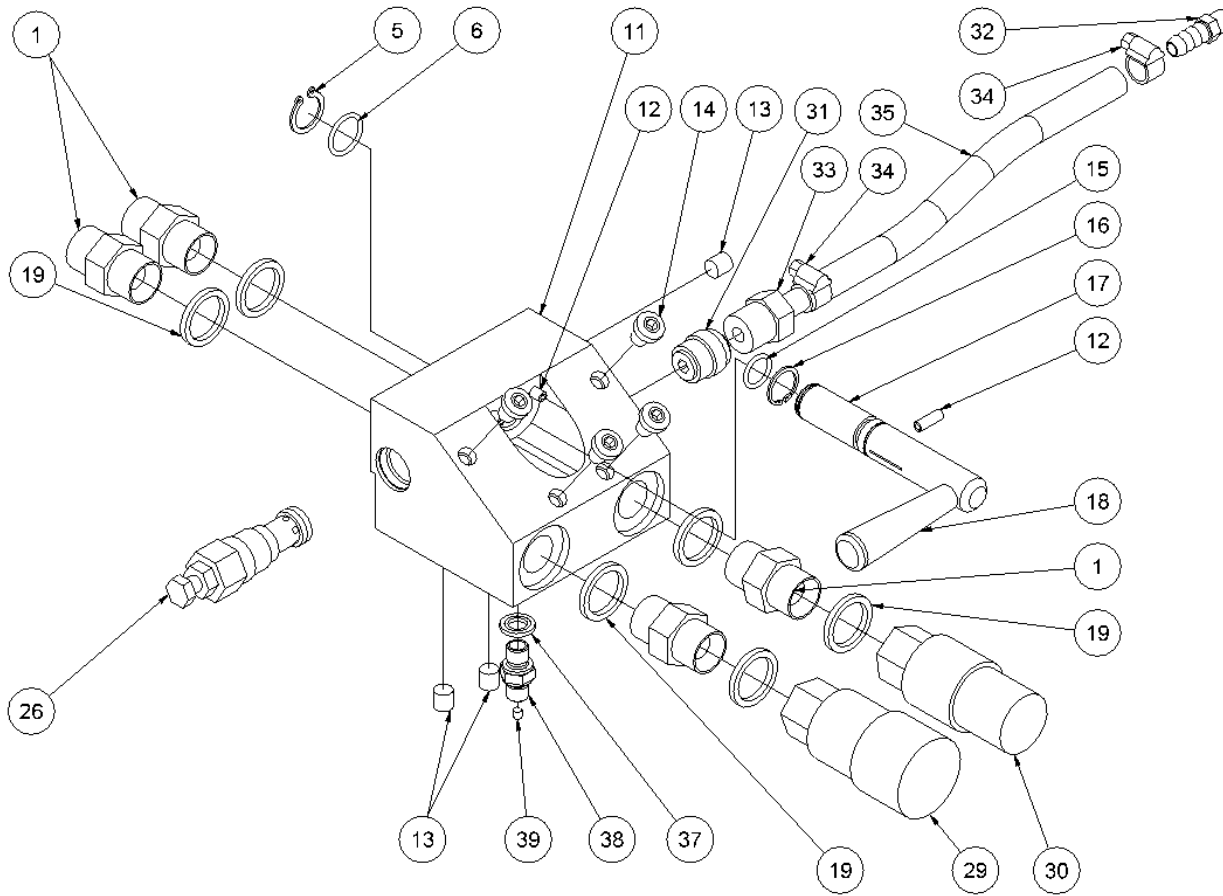

HPP09 spare parts list

From serial number 1498

Fig. 3

Pos.	Part No.	Description	Pcs.
1	7421063	Fitting 1/2"x1/2" BSP	4
5	7621606	Retaining ring A17	1
6	7521609	O-ring 17x2 mm	1
11	8221761	Valve block <i>Up to serial No. 5338</i>	1
11	8221731	Valve block <i>From serial No. 5339</i>	1
12	7621050	Roll pin ø5x14	3
13	7621037	Pipe plug 1/8" <i>Loctite 542</i>	3
14	7621044	Screw M8x16	4
15	7521608	O-ring 13x2 mm	1
16	7621607	Retaining ring AV17	1
17	8221605	Spool	1
18	7721094	Lever ON/OFF <i>Loctite 243</i>	1
19	7521072	Seal ring 1/2"	6
26	7421056	Pressure relief valve <i>30 Nm - up to serial No. 5338</i>	1
26	7421587	Pressure relief valve <i>40 Nm - from serial No. 5339</i>	1
29	7401142	Q.R. coupling 1/2" BSP female	1
30	7401141	Q.R. coupling 1/2" BSP male	1
31	7421733	Check valve	1
32	7421734	Hose fitting 3/8"x1/8" <i>Loctite 542</i>	1
33	7421735	Hose fitting 3/8"x1/2" <i>Loctite 542</i>	1
34	7421740	Hose clip 3/8"	2
35	9021768	Hose 3/8"	1
37	7521064	Seal ring 1/8"	1
38	8221024	Fitting 1/8"x1/8"	1
39	7421073	Fitting with reduction M4	1
-	2121741	Valve block complete	1