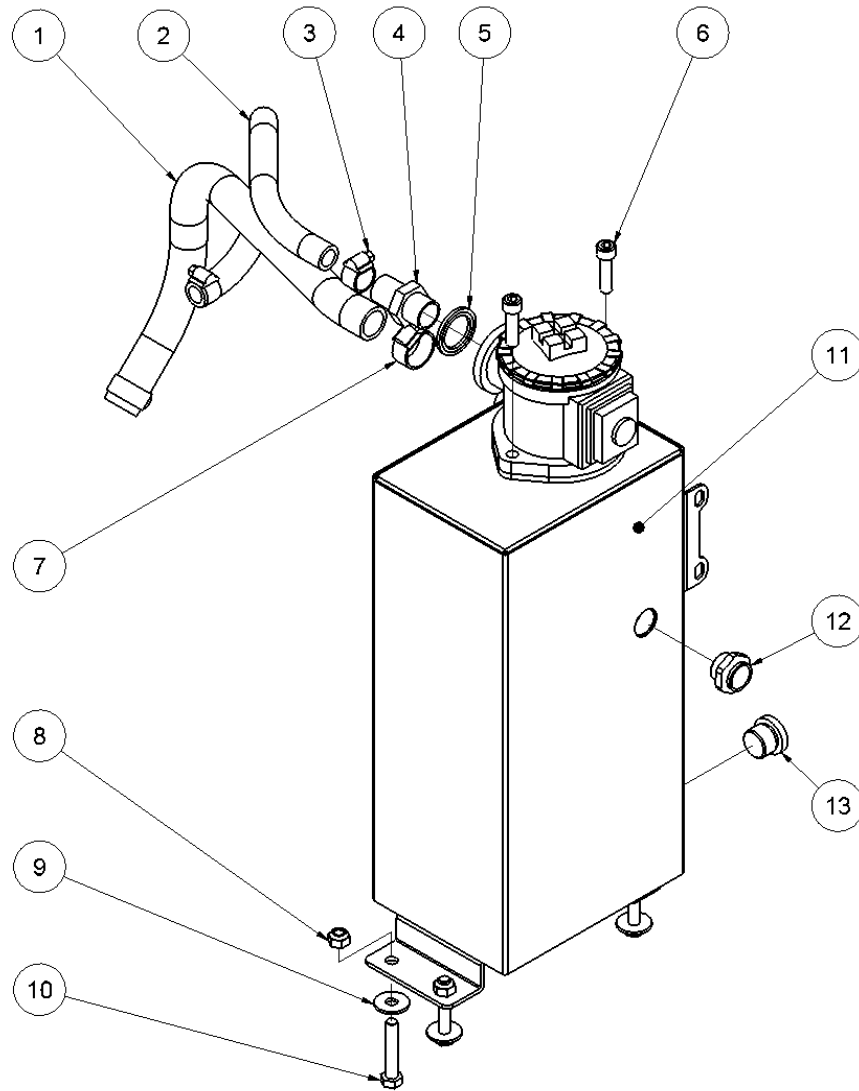

HPP09 spare parts list

From serial number 1498

Fig. 5

Pos.	Part No.	Description	Pcs.
1	8721071	3/4" hose	1
2	8721070	1/2" hose	1
3	7421081	Hose clip 1/2"	2
4	7421079	Hose fitting 1/2"x3/4"	1
5	7521118	Seal ring 3/4"	1
6	7621045	Screw M8x30 <i>Loctite 243</i>	2
7	7421082	Hose clip 3/4"	2
8	7621010	Lock nut M8	4
9	7621035	Washer M8	4
10	7621049	Screw M8x45	4
11	8221153	Hydraulic tank	1
12	7721099	Sight glass 1/2" w/seal	1
13	7621075	Threaded plug 1/2" w/seal	1