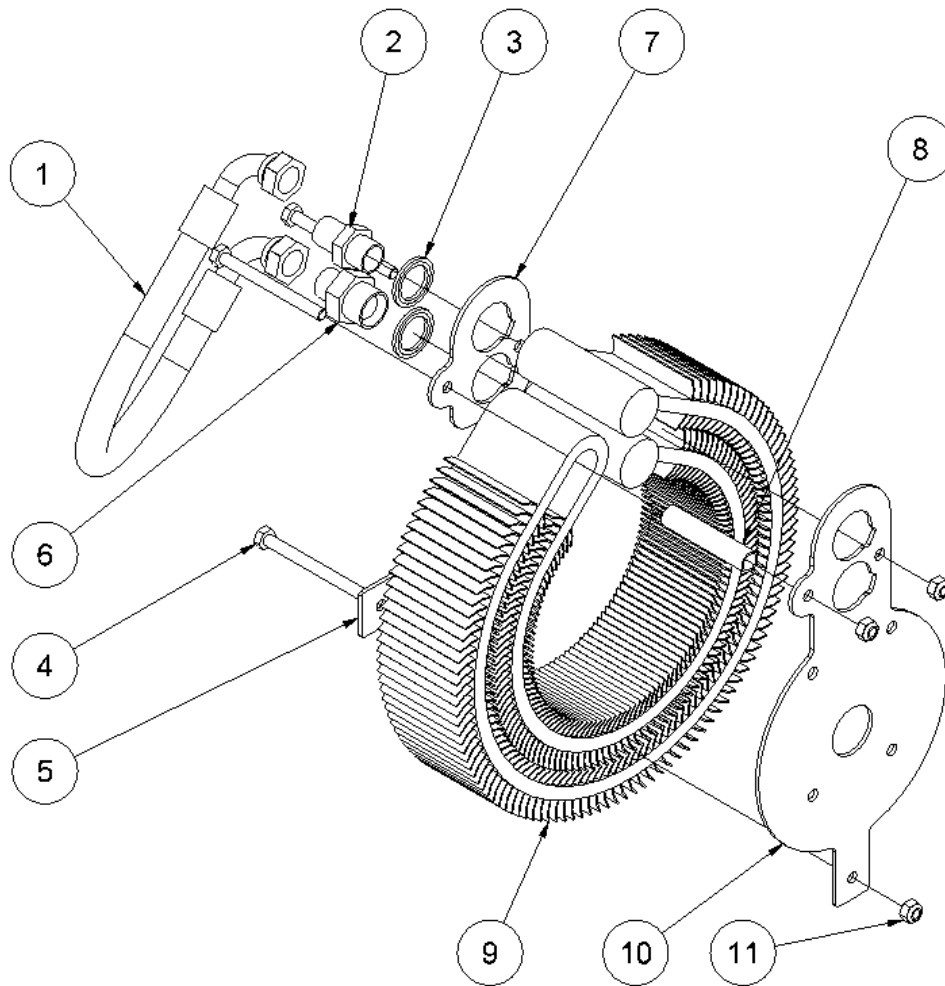

HPP09 spare parts list

From serial number 1498

Fig. 6 **NEW TYPE**

Pos.	Part No.	Description	Pcs.
1	9421189	Filter cover	1
2	9421193	Filter spring	1
3	9421502	Seal f/filter cover <i>Also included in 9421188</i>	1
4	9421190	Filter element	1
5	-	O-ring $\varnothing 3 \times 22$ <i>Included in 9421188</i>	1
6	-	Filter cup	1
7	-	O-ring $\varnothing 3 \times 60$ <i>Included in 9421188</i>	1
8	-	Filter housing	1
9	9421191	Ventilation filter <i>Old type</i>	1
9	9422041	Ventilation filter <i>New type</i>	1
10	9421192	Cover f/ventilation filter <i>Old type</i>	1
10	9422042	Cover f/ventilation filter <i>New type</i>	1
11	-	Seal <i>Included in 9421188</i>	1
12	7621789	Hose clamp	1
13	9022043	Filter hose	1
-	9421188	Seal kit filter <i>Pos. 3, 5, 7 and 11</i>	1
-	8421092	Filter complete <i>Pos. 1-13</i>	1

OLD TYPE

HPP09 spare parts list

From serial number 1498

Fig. 7

Pos.	Part No.	Description	Pcs.
1	8721630	Cooler pressure hose	1
2	7421079	Hose fitting 1/2"x3/4"	1
3	7521118	Seal ring 3/4"	2
4	7621047	Screw M8x90	3
5	8221121	Plate	1
6	7421582	Fitting 1/2"x3/4"	1
7	8221116	Plate	1
8	8221086	Distance pipe $\varnothing 12 \times 1.5$	1
9	8321093	Cooler $\varnothing 280-12$	1
10	8221112	Bracket for cooler	1
11	7621010	Lock nut M8	3
-	2121103	Cooler complete <i>Pos. 4-5, 7-11</i>	1