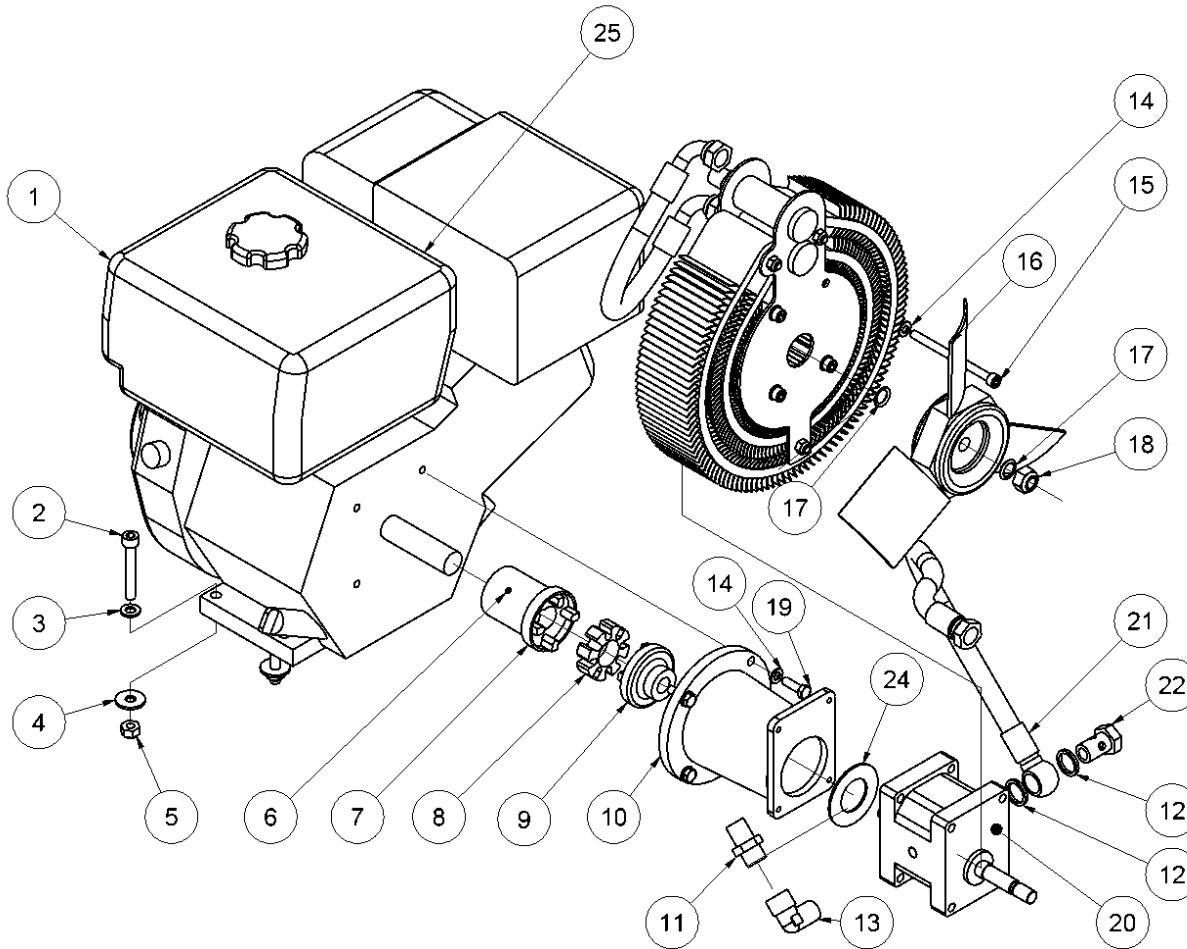

HPP09 spare parts list

From serial number 1498

Fig. 2

Pos.	Part No.	Description	Pcs.
1	7321143	Engine 9 HP Honda GX270	1
2	7621039	Screw M10x65	4
3	7621172	Washer M10	4
4	7621034	Washer M10	4
5	7621027	Nut M10	4
6	7621032	Set screw M6x8 <i>Loctite 243 - 5 Nm</i>	1
7	7421066	Coupling engine part	1
8	7421083	Rubber coupling	1
9	7421067	Coupling pump	1
10	7421068	Coupling housing	1
11	7421080	Hose fitting 3/4"x1/2" <i>Loctite 543</i>	1
12	7521072	Seal ring 1/2"	2
13	7421060	Angle nipple 1/2" <i>Loctite 542</i>	1
14	7621171	Washer M8	8
15	7621043	Screw M8x110 <i>Loctite 243 - 15 Nm</i>	4
16	8321130	Fan ø280-3	1
17	7621117	Spring washer M14	2
18	7621111	Nut M14x1.5 <i>40 Nm</i>	1
19	7621038	Screw 5/16" UNFx25 <i>Loctite 243 - 20 Nm</i>	4
20	7421076	Pump 6.3 ccm	1
-	9021667	Seal kit for hydraulic pump	1
21	8721084	Feed line w/banjo	1
22	7421062	Banjo bolt 1/2" <i>80 Nm</i>	1
24	9922133	Centering washer	1
25	8621137	Tension spring 0.90x9.10x23	1
-	2121103	Cooler complete <i>See fig. 7</i>	1