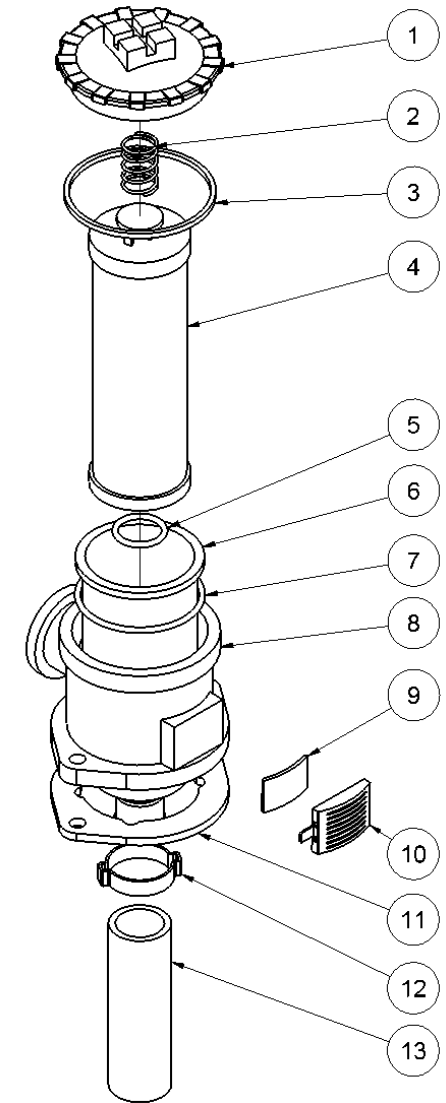

HPP09 spare parts list

From serial number 1498

Pos.	Part No.	Description	Pcs.
1	9421189	Filter cover	1
2	9421193	Filter spring	1
3	9421502	Seal f/filter cover <i>Also included in 9421188</i>	1
4	9421190	Filter element	1
5	-	O-ring $\varnothing 3 \times 22$ <i>Included in 9421188</i>	1
6	-	Filter cup	1
7	-	O-ring $\varnothing 3 \times 60$ <i>Included in 9421188</i>	1
8	-	Filter housing	1
9	9421191	Ventilation filter <i>Old type</i>	1
9	9422041	Ventilation filter <i>New type</i>	1
10	9421192	Cover f/ventilation filter <i>Old type</i>	1
10	9422042	Cover f/ventilation filter <i>New type</i>	1
11	-	Seal <i>Included in 9421188</i>	1
12	7621789	Hose clamp	1
13	9022043	Filter hose	1
-	9421188	Seal kit filter <i>Pos. 3, 5, 7 and 11</i>	1
-	8421092	Filter complete <i>Pos. 1-13</i>	1

OLD TYPE