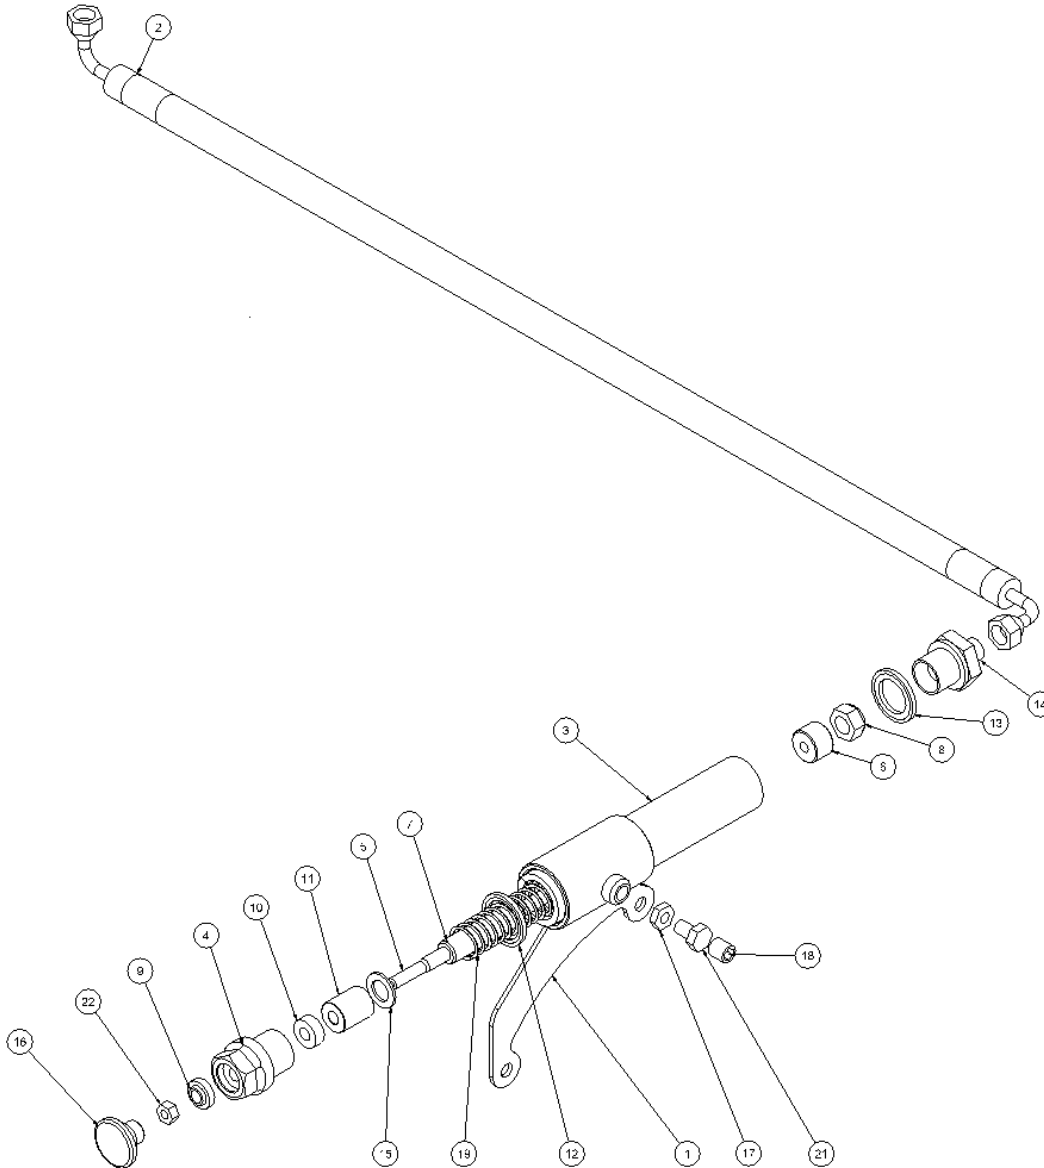

HPP09 spare parts list

From serial number 1498

Fig. 4

Pos.	Part No.	Description	Pcs.
1	8221087	POR bracket complete HPP09	1
2	8721074	POR hose HPP09	1
3	8221005	POR cylinder	1
4	8221006	Seal housing	1
5	8221007	Piston rod	1
6	8221008	Piston	1
7	8221009	Distance pipe	1
8	7621029	Nut M6	1
9	7521013	Seal	1
10	7521014	Seal	1
11	8221015	Guide element, bronze	1
12	7521018	Seal ring POR 18/24x2	1
13	7521017	Seal ring 3/8"	1
14	7421012	Fitting 3/8"x1/8"	1
15	7621021	Washer SS 10x16x1.2	1
16	8221131	POR head <i>Loctite 243</i>	1
17	7621028	Nut M6	1
18	7621031	Set screw M8x8	1
19	8621019	Compression spring	1
21	7621040	Screw M6x10	1
22	7621011	Nut M5 <i>Loctite 243</i>	1
-	2121106	POR complete <i>Pos. 3-16, 19, 22</i>	1