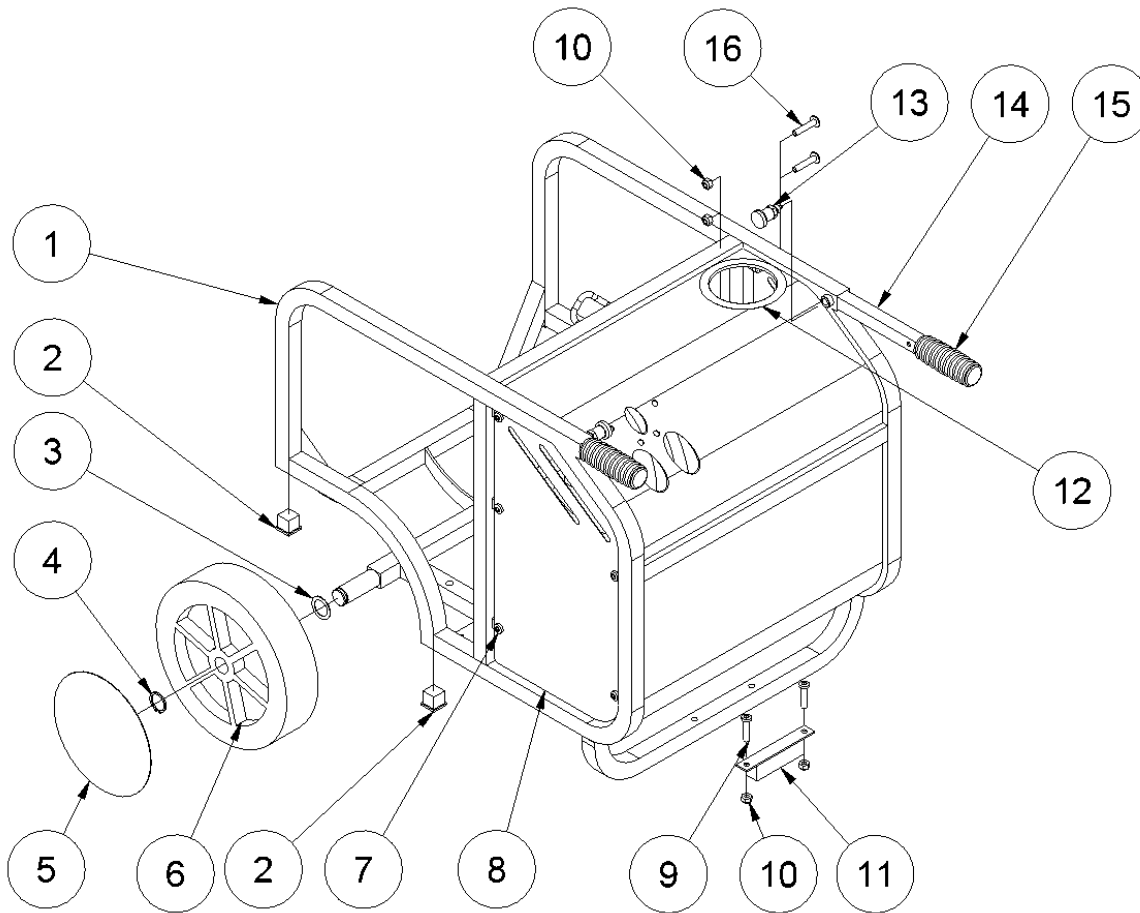

HPP09 spare parts list

From serial number 1498

Fig. 1

Pos.	Part No.	Description	Pcs.
1	8221001	Chassis complete HPP09/09E	1
2	7721125	Tube plug 25x25	4
3	7621100	Shim ring 25/35/1 mm	2
4	7621098	Retaining ring 25x2	2
5	7721140	Wheel cover	2
6	7721138	Wheel	2
7	7621042	Screw M8x10	10
8	8221020	Side cover set HPP09/09E	1
9	7621046	Screw M8x35	2
10	7621010	Lock nut M8	4
11	8721095	Rubber foot	1
12	9021563	Rubber band	1
13	7721197	Bolt <i>Loctite 243</i>	2
14	9022429	Pull-out handle w/rubber grip	2
15	-	Rubber grip (incl. In 9022429)	-
16	7621795	Screw M8x40 <i>Only from serial No. 1545</i>	2

HPP09 spare parts list

From serial number 1498

Fig. 3

Pos.	Part No.	Description	Pcs.
1	7421063	Fitting 1/2"x1/2" BSP	4
5	7621606	Retaining ring A17	1
6	7521609	O-ring 17x2 mm	1
11	8221761	Valve block <i>Up to serial No. 5338</i>	1
11	8221731	Valve block <i>From serial No. 5339</i>	1
12	7621050	Roll pin ø5x14	3
13	7621037	Pipe plug 1/8" <i>Loctite 542</i>	3
14	7621044	Screw M8x16	4
15	7521608	O-ring 13x2 mm	1
16	7621607	Retaining ring AV17	1
17	8221605	Spool	1
18	7721094	Lever ON/OFF <i>Loctite 243</i>	1
19	7521072	Seal ring 1/2"	6
26	7421056	Pressure relief valve <i>30 Nm - up to serial No. 5338</i>	1
26	7421587	Pressure relief valve <i>40 Nm - from serial No. 5339</i>	1
29	7401142	Q.R. coupling 1/2" BSP female	1
30	7401141	Q.R. coupling 1/2" BSP male	1
31	7421733	Check valve	1
32	7421734	Hose fitting 3/8"x1/8" <i>Loctite 542</i>	1
33	7421735	Hose fitting 3/8"x1/2" <i>Loctite 542</i>	1
34	7421740	Hose clip 3/8"	2
35	9021768	Hose 3/8"	1
37	7521064	Seal ring 1/8"	1
38	8221024	Fitting 1/8"x1/8"	1
39	7421073	Fitting with reduction M4	1
-	2121741	Valve block complete	1