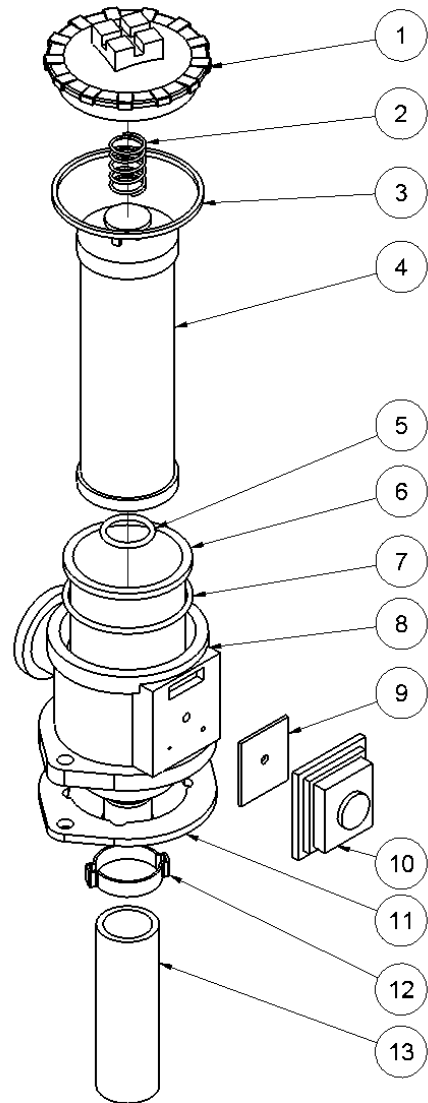

Fig. 7

HPP09 spare parts list

From serial number 1498

Fig. 6 **NEW TYPE**