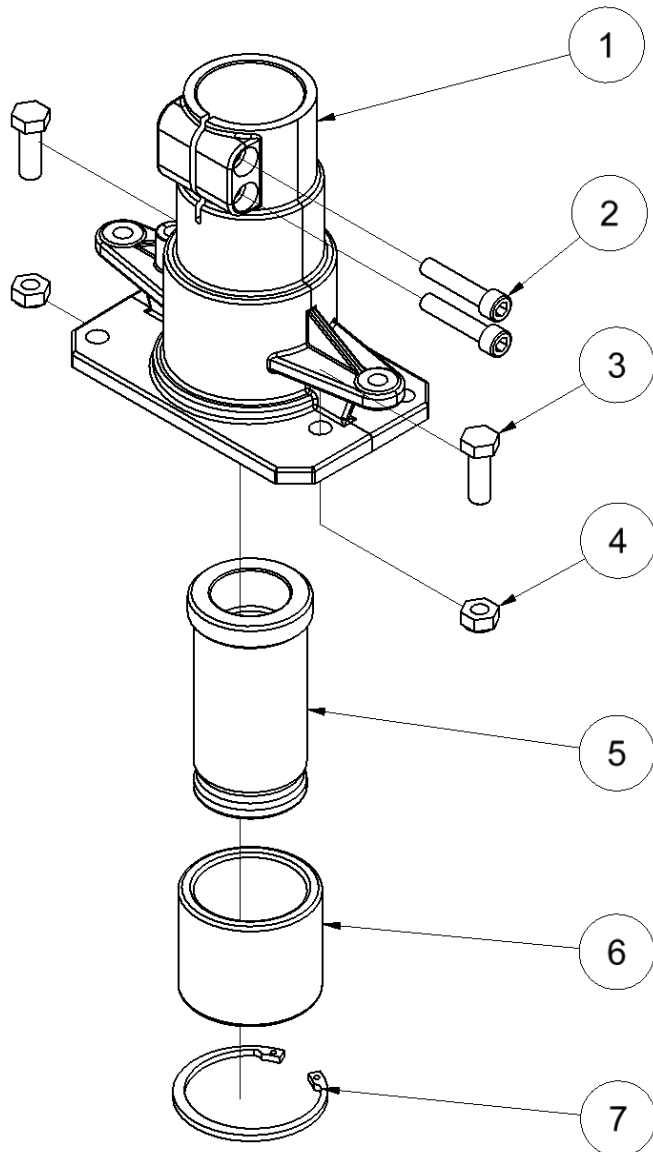

HPD Post Driver spare parts list

From Serial No. 13110

Fig. 4

Pos.	Part No.	Description	Pcs.
1	8212831	Nose part	1
2	7611238	Screw M10x50 <i>Loctite 243 - 40 Nm</i>	2
3	7621330	Screw M12x35	2
4	7631990	Lock nut M12	2
5	8212568	Anvil	1
6	8212569	Bushing	1
7	7612571	Retaining ring 80x4	1