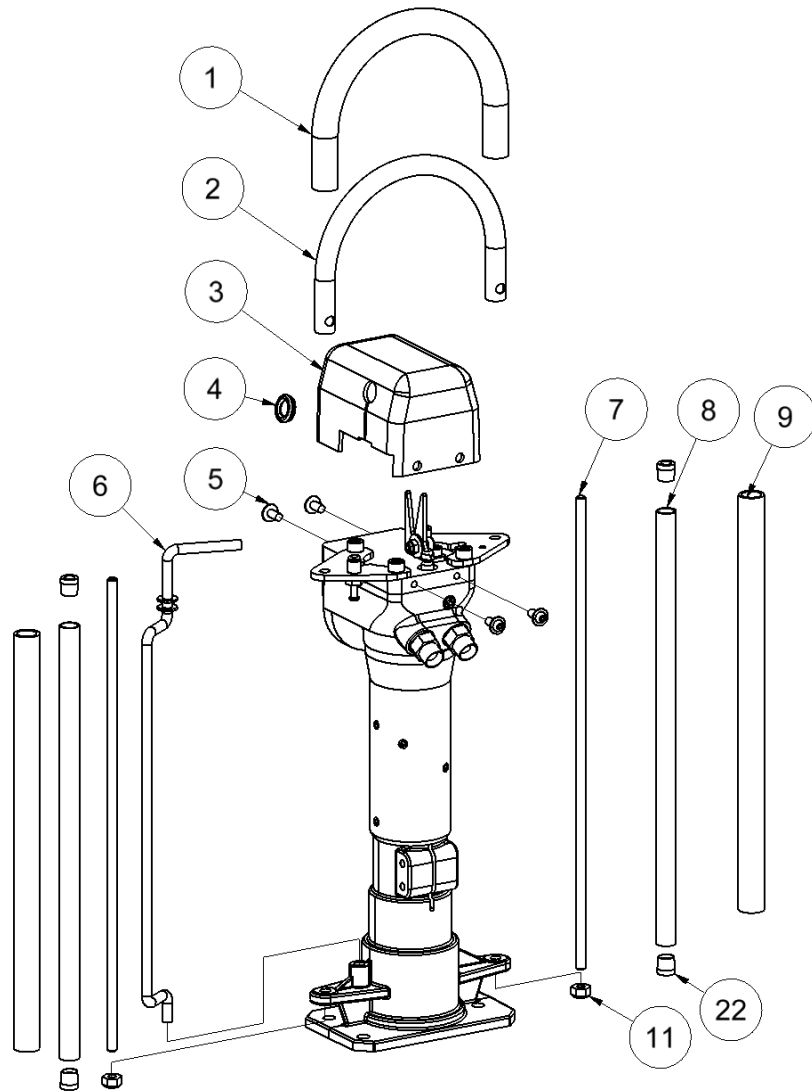

HPD Post Driver spare parts list

From Serial No. 13110

Fig. 1

Pos.	Part No.	Description	Pcs.
1	7731447	Handle cover <i>Incl. in part No. 9012564 - not sold separately</i>	
2	9012564	Top handle	1
3	8712573	Top cover	1
4	7722412	Rubber grommet	1
5	7611282	Screw M8x16	4
6	8212731	Trigger lever	1
7	8612728	Threaded rod <i>Loctite 638</i>	2
8	9012730	Handle (435.5 mm)	2
9	7731447	Handle cover <i>Incl. In part No. 9012730 - not sold separately</i>	
11	7621027	Nut M10	2
22	8212589	Guide bushing <i>Incl. In part No. 9012730</i>	4

HPD Post Driver spare parts list

From Serial No. 13110

Fig. 2

Pos.	Part No.	Description	Pcs.
1	8212588	Handle plate left	1
2	8212557	Top plate	1
3	8212566	Handle plate right	1
4	7631395	Screw M8x14 <i>Loctite 243</i>	2
5	7611634	Screw M8x20	1
6	7612558	Screw M10x35 <i>Loctite 243 - 80 Nm</i>	4
7	8212559	Trigger bracket	1
8	8212561	Distance bushing	1
9	8212560	Trigger plate	1
10	7621171	Washer M8	1
11	7621010	Lock nut M8	1

HPD Post Driver spare parts list

From Serial No. 13110

Fig. 4

Pos.	Part No.	Description	Pcs.
1	8212831	Nose part	1
2	7611238	Screw M10x50 <i>Loctite 243 - 40 Nm</i>	2
3	7621330	Screw M12x35	2
4	7631990	Lock nut M12	2
5	8212568	Anvil	1
6	8212569	Bushing	1
7	7612571	Retaining ring 80x4	1