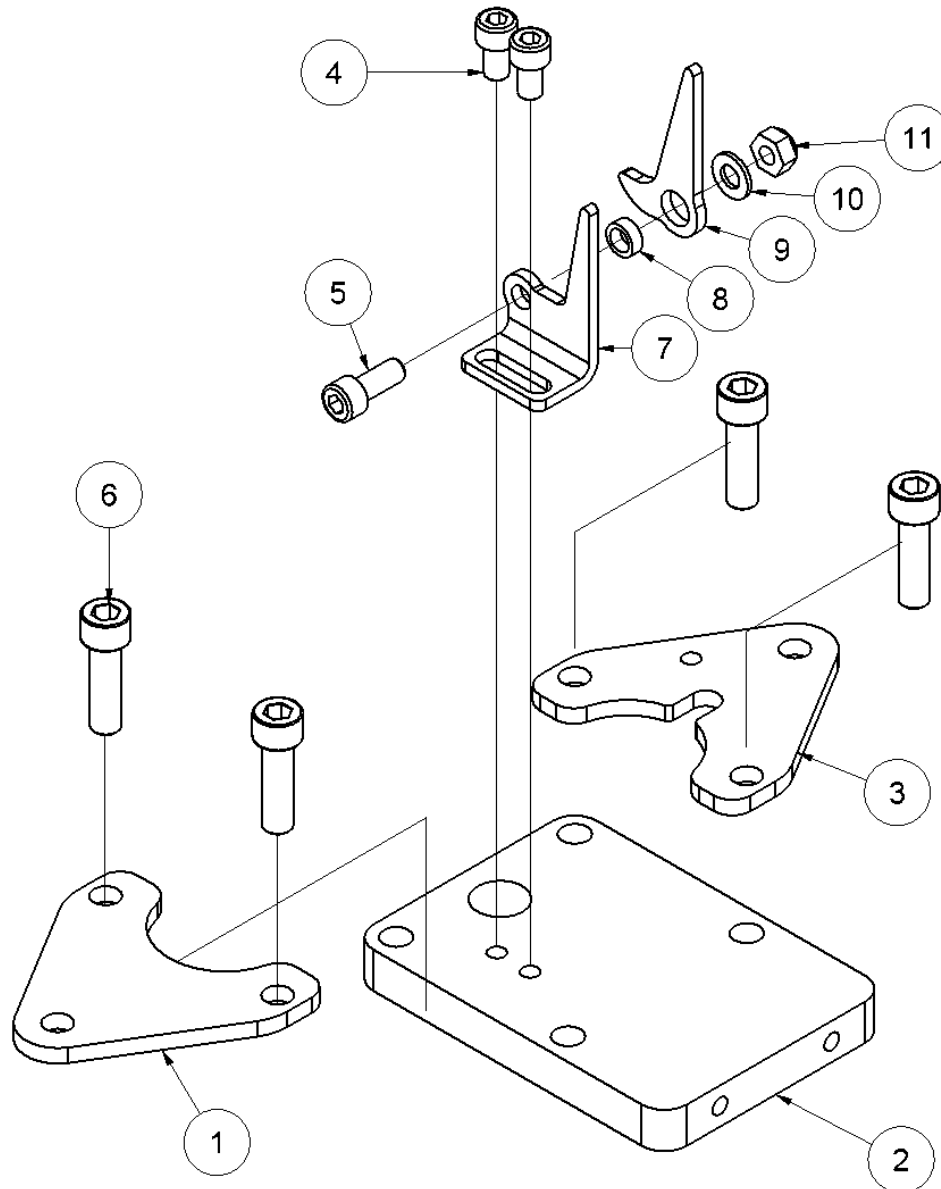

HPD Post Driver spare parts list

From Serial No. 13110

Fig. 1

Pos.	Part No.	Description	Pcs.
1	7731447	Handle cover <i>Incl. in part No. 9012564 - not sold separately</i>	
2	9012564	Top handle	1
3	8712573	Top cover	1
4	7722412	Rubber grommet	1
5	7611282	Screw M8x16	4
6	8212731	Trigger lever	1
7	8612728	Threaded rod <i>Loctite 638</i>	2
8	9012730	Handle (435.5 mm)	2
9	7731447	Handle cover <i>Incl. In part No. 9012730 - not sold separately</i>	
11	7621027	Nut M10	2
22	8212589	Guide bushing <i>Incl. In part No. 9012730</i>	4

HPD Post Driver spare parts list

From Serial No. 13110

Fig. 2

Pos.	Part No.	Description	Pcs.
1	8212588	Handle plate left	1
2	8212557	Top plate	1
3	8212566	Handle plate right	1
4	7631395	Screw M8x14 <i>Loctite 243</i>	2
5	7611634	Screw M8x20	1
6	7612558	Screw M10x35 <i>Loctite 243 - 80 Nm</i>	4
7	8212559	Trigger bracket	1
8	8212561	Distance bushing	1
9	8212560	Trigger plate	1
10	7621171	Washer M8	1
11	7621010	Lock nut M8	1