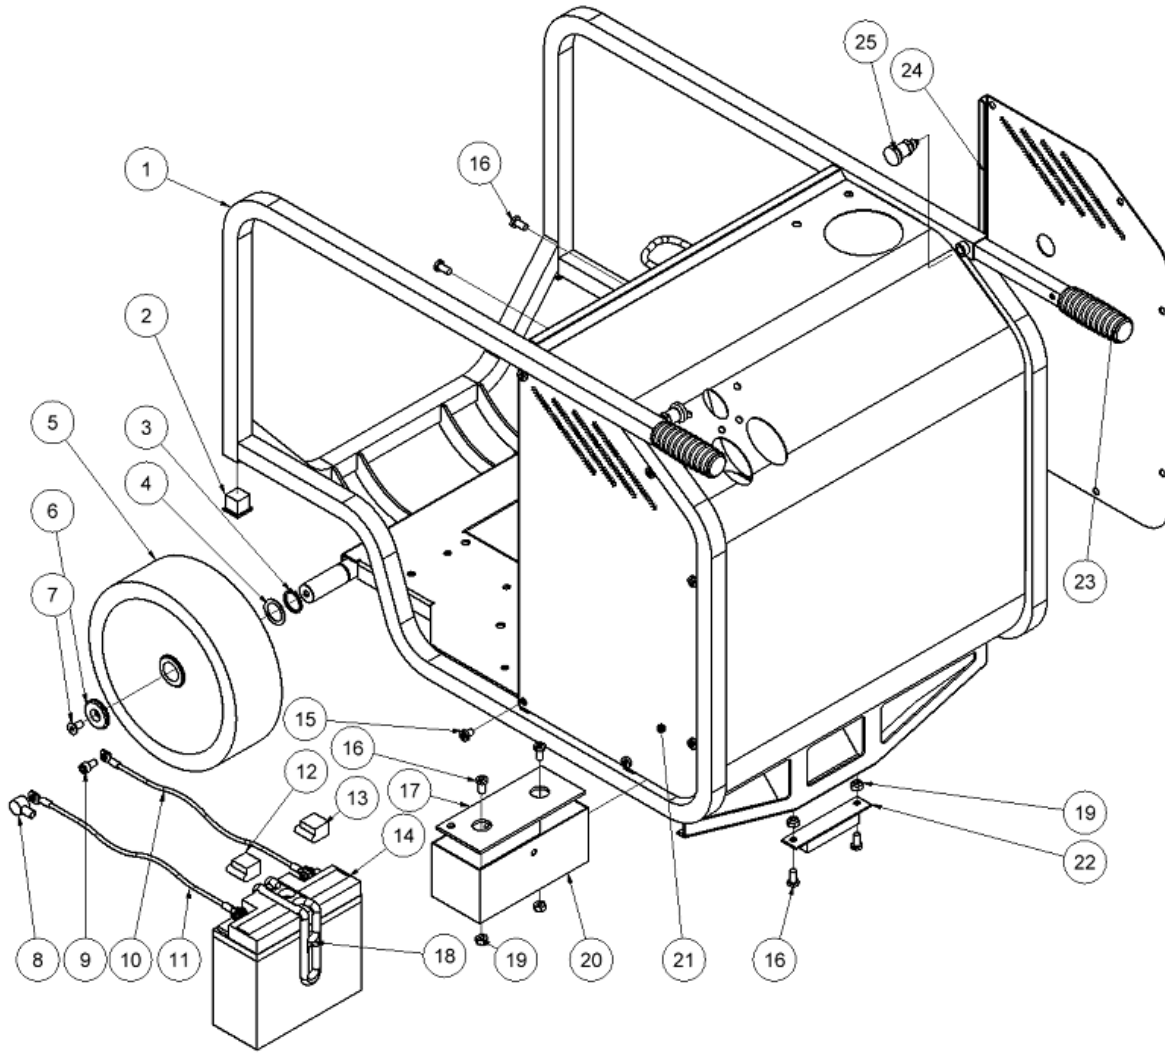

HPP18V FLEX spare parts list

From serial number 13939

Fig. 1

Pos.	Part No.	Description	Pcs.
1	8223339	Chassis complete HPP18	1
2	7721125	Tube plug 25x25	2
3	7621098	Retaining ring 25x2	2
4	7621100	Shim ring 25/35/1 mm	2
5	8722384	Wheel HPP13/18	2
6	8223321	Wheel lock	2
7	7632539	Screw M8x16 <i>Loctite 243</i>	2
8	7721950	Black Cover (battery)	1
9	7631395	Screw M8x14	1
10	9021565	Cable black w/cable terminal	1
11	9021564	Cable red w/cable terminal	1
12	7721196	Red Cover (battery)	1
13	7721195	Black Cover (battery)	1
14	7321194	Battery 12V/17Amp	1
15	7621042	Screw M8x10	12
16	7621044	Screw M8x16	6
17	8223395	Rubber mat	1
18	7721198	Rubber strap	1
19	7621010	Lock nut M8	4
20	8213345	Batterybox	1
21	8213341	Side cover Right	1
22	8721095	Rubber foot	1
23	9022430	Pull-out handle w/rubber grip	2
24	8213340	Side cover Left	1
25	7721197	Bolt <i>Loctite 243</i>	2