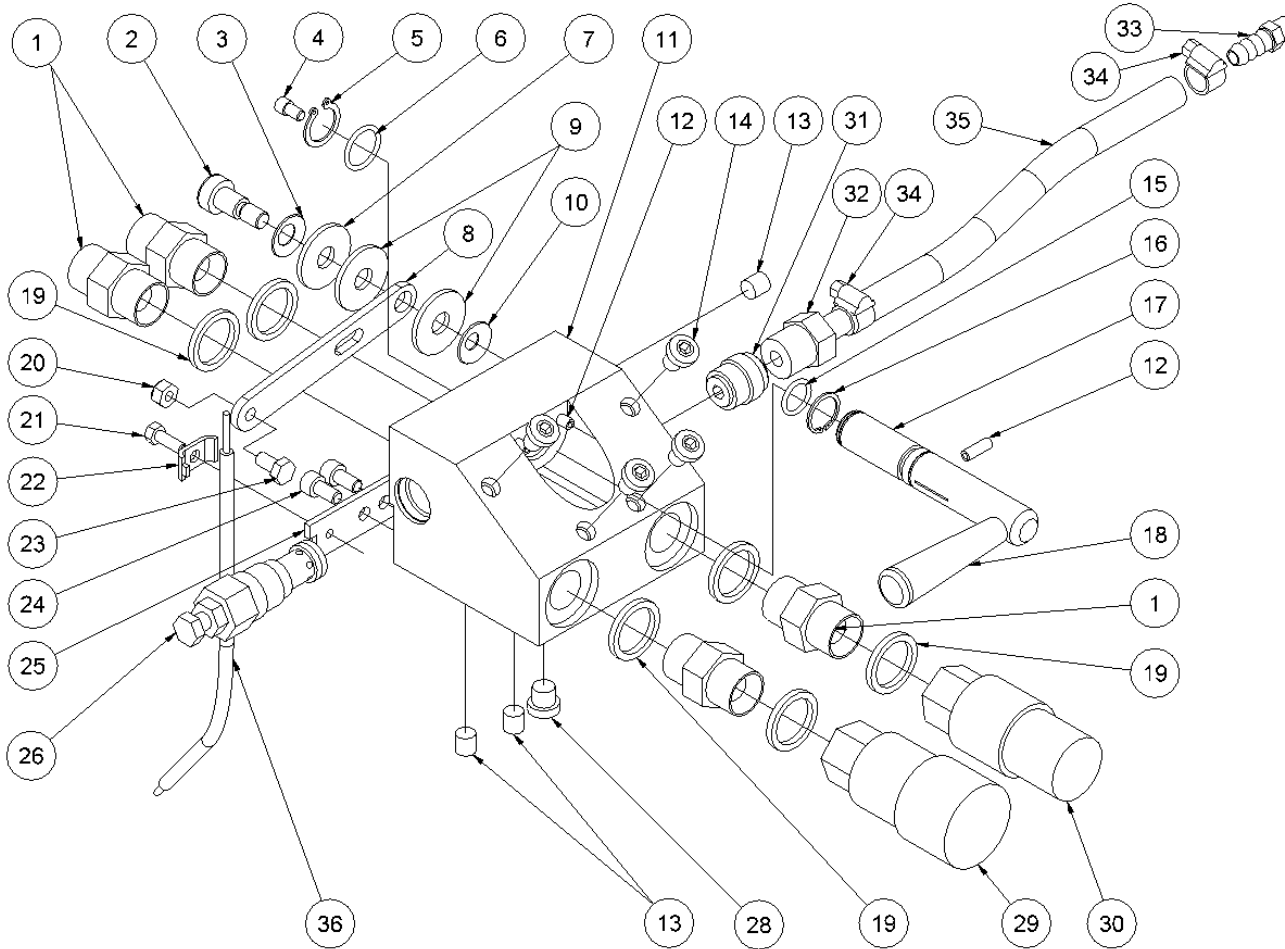

HPP18V FLEX spare parts list

From serial number 13939

Fig. 3

Pos.	Part No.	Description	Pcs.
1	7421063	Fitting 1/2"x1/2" BSP	4
2	7621647	Shoulder bolt \varnothing 10/M8x12 <i>Loctite 638 - 20 Nm</i>	1
3	7621648	Disc spring \varnothing 10.2/ \varnothing 20x0.8	1
4	8621658	Screw M5x8 <i>Loctite 638</i>	1
5	7621606	Retaining ring A17	1
6	7521609	O-ring 17x2 mm	1
7	7621809	Washer 10x30x2	1
8	8221650	Eccentric plate	1
9	7621649	Nylon washer \varnothing 10.5/30/2.5	2
10	7621651	Disc spring \varnothing 8.2/ \varnothing 20x1.0	1
11	8221731	Valve block	1
12	7621050	Roll pin \varnothing 5x14	3
13	7621037	Pipe plug 1/8" <i>Loctite 542</i>	3
14	7621044	Screw M8x16	4
15	7521608	O-ring 13x2 mm	1
16	7621607	Retaining ring AV17	1
17	8221605	Spool	1
18	7721094	Lever ON/OFF <i>Loctite 243</i>	1
19	7521072	Seal ring 1/2"	6
20	7621029	Nut M6	1
21	9921656	Screw M5	1
22	9921657	Cable clamp	1
23	8221652	Screw	1
24	7621653	Screw M6x12 <i>Loctite 243</i>	2
25	8221655	Cable plate	1
26	7421587	Pressure relief valve 40 Nm	1
28	7621323	Threaded plug 1/8" w/seal	1
29	7401142	Q.R. coupling 1/2" BSP female	1
30	7401141	Q.R. coupling 1/2" BSP male	1
31	7421733	Check valve	1
32	7421735	Hose fitting 3/8"x1/2" <i>Loctite 542</i>	1
33	7421734	Hose fitting 3/8"x1/8" <i>Loctite 542</i>	1
34	7421740	Hose clip 3/8"	2
35	9021739	Hose 3/8"	1
36	9022063	Throttle cable complete	1
-	2121742	Valve block complete HPP18V	1