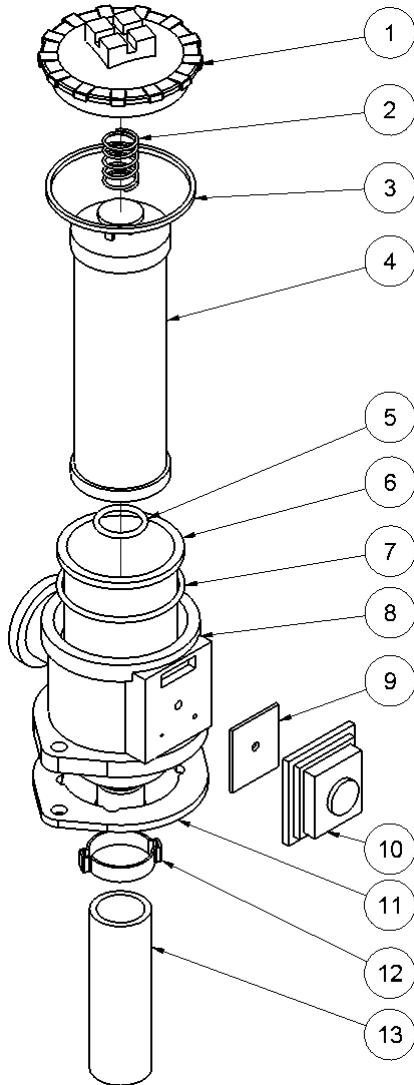

HPP18V FLEX spare parts list

From serial number 13939

Fig. 5

Pos.	Part No.	Description	Pcs.
1	9421189	Filter cover	1
2	9421193	Filter spring	1
3	9421502	Seal f/filter cover <i>Also included in 9421188</i>	1
4	9421190	Filter element	1
5	-	O-ring ø3x22 <i>Included in 9421188</i>	1
6	-	Filter cup	1
7	-	O-ring ø3x60 <i>Included in 9421188</i>	1
8	-	Filter housing	1
9	9421191	Ventilation filter <i>Old type</i>	1
9	9422041	Ventilation filter <i>New type</i>	1
10	9421192	Cover f/ventilation filter <i>Old type</i>	1
10	9422042	Cover f/ventilation filter <i>New type</i>	1
11	-	Seal <i>Included in 9421188</i>	1
12	7621789	Hose clamp	1
13	9022043	Filter hose	1
-	9421188	Seal kit filter <i>Pos. 3, 5, 7 and 11</i>	1
-	8421092	Filter complete <i>Pos. 1-13</i>	1