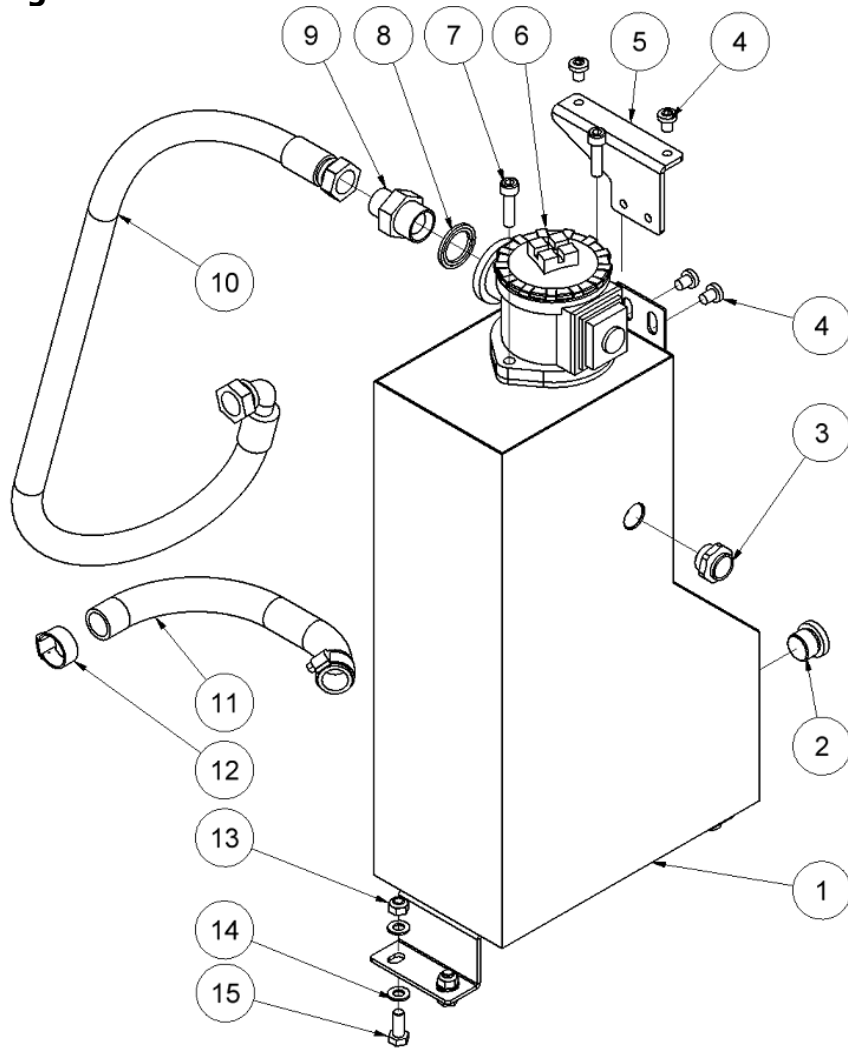

HPP18V FLEX spare parts list

From serial number 13939

Fig. 3

Pos.	Part No.	Description	Pcs.
1	7421063	Fitting 1/2"x1/2" BSP	4
2	7621647	Shoulder bolt \varnothing 10/M8x12 <i>Loctite 638 - 20 Nm</i>	1
3	7621648	Disc spring \varnothing 10.2/ \varnothing 20x0.8	1
4	8621658	Screw M5x8 <i>Loctite 638</i>	1
5	7621606	Retaining ring A17	1
6	7521609	O-ring 17x2 mm	1
7	7621809	Washer 10x30x2	1
8	8221650	Eccentric plate	1
9	7621649	Nylon washer \varnothing 10.5/30/2.5	2
10	7621651	Disc spring \varnothing 8.2/ \varnothing 20x1.0	1
11	8221731	Valve block	1
12	7621050	Roll pin \varnothing 5x14	3
13	7621037	Pipe plug 1/8" <i>Loctite 542</i>	3
14	7621044	Screw M8x16	4
15	7521608	O-ring 13x2 mm	1
16	7621607	Retaining ring AV17	1
17	8221605	Spool	1
18	7721094	Lever ON/OFF <i>Loctite 243</i>	1
19	7521072	Seal ring 1/2"	6
20	7621029	Nut M6	1
21	9921656	Screw M5	1
22	9921657	Cable clamp	1
23	8221652	Screw	1
24	7621653	Screw M6x12 <i>Loctite 243</i>	2
25	8221655	Cable plate	1
26	7421587	Pressure relief valve 40 Nm	1
28	7621323	Threaded plug 1/8" w/seal	1
29	7401142	Q.R. coupling 1/2" BSP female	1
30	7401141	Q.R. coupling 1/2" BSP male	1
31	7421733	Check valve	1
32	7421735	Hose fitting 3/8"x1/2" <i>Loctite 542</i>	1
33	7421734	Hose fitting 3/8"x1/8" <i>Loctite 542</i>	1
34	7421740	Hose clip 3/8"	2
35	9021739	Hose 3/8"	1
36	9022063	Throttle cable complete	1
-	2121742	Valve block complete HPP18V	1

HPP18V FLEX spare parts list

From serial number 13939

Fig. 4

Pos.	Part No.	Description	Pcs.
1	8223342	Hydraulic tank HPP18	1
2	7621075	Threaded plug 1/2" w/seal	1
3	7721099	Sight glass 1/2" w/seal	1
4	7621042	Screw M8x10 <i>Loctite 243</i>	4
5	8223343	Tank bracket	1
6	8421092	Filter complete <i>See fig.5</i>	1
7	7621045	Screw M8x30 <i>Loctite 243</i>	2
8	7521118	Seal ring 3/4"	1
9	7421582	Fitting 1/2"x3/4"	1
10	8721583	Cooler pressure hose	1
11	9021479	Suction hose	1
12	7421082	Hose clip 3/4"	2
13	7621010	Lock nut M8	4
14	7621171	Washer M8	8
15	7623004	Screw M8x18	4