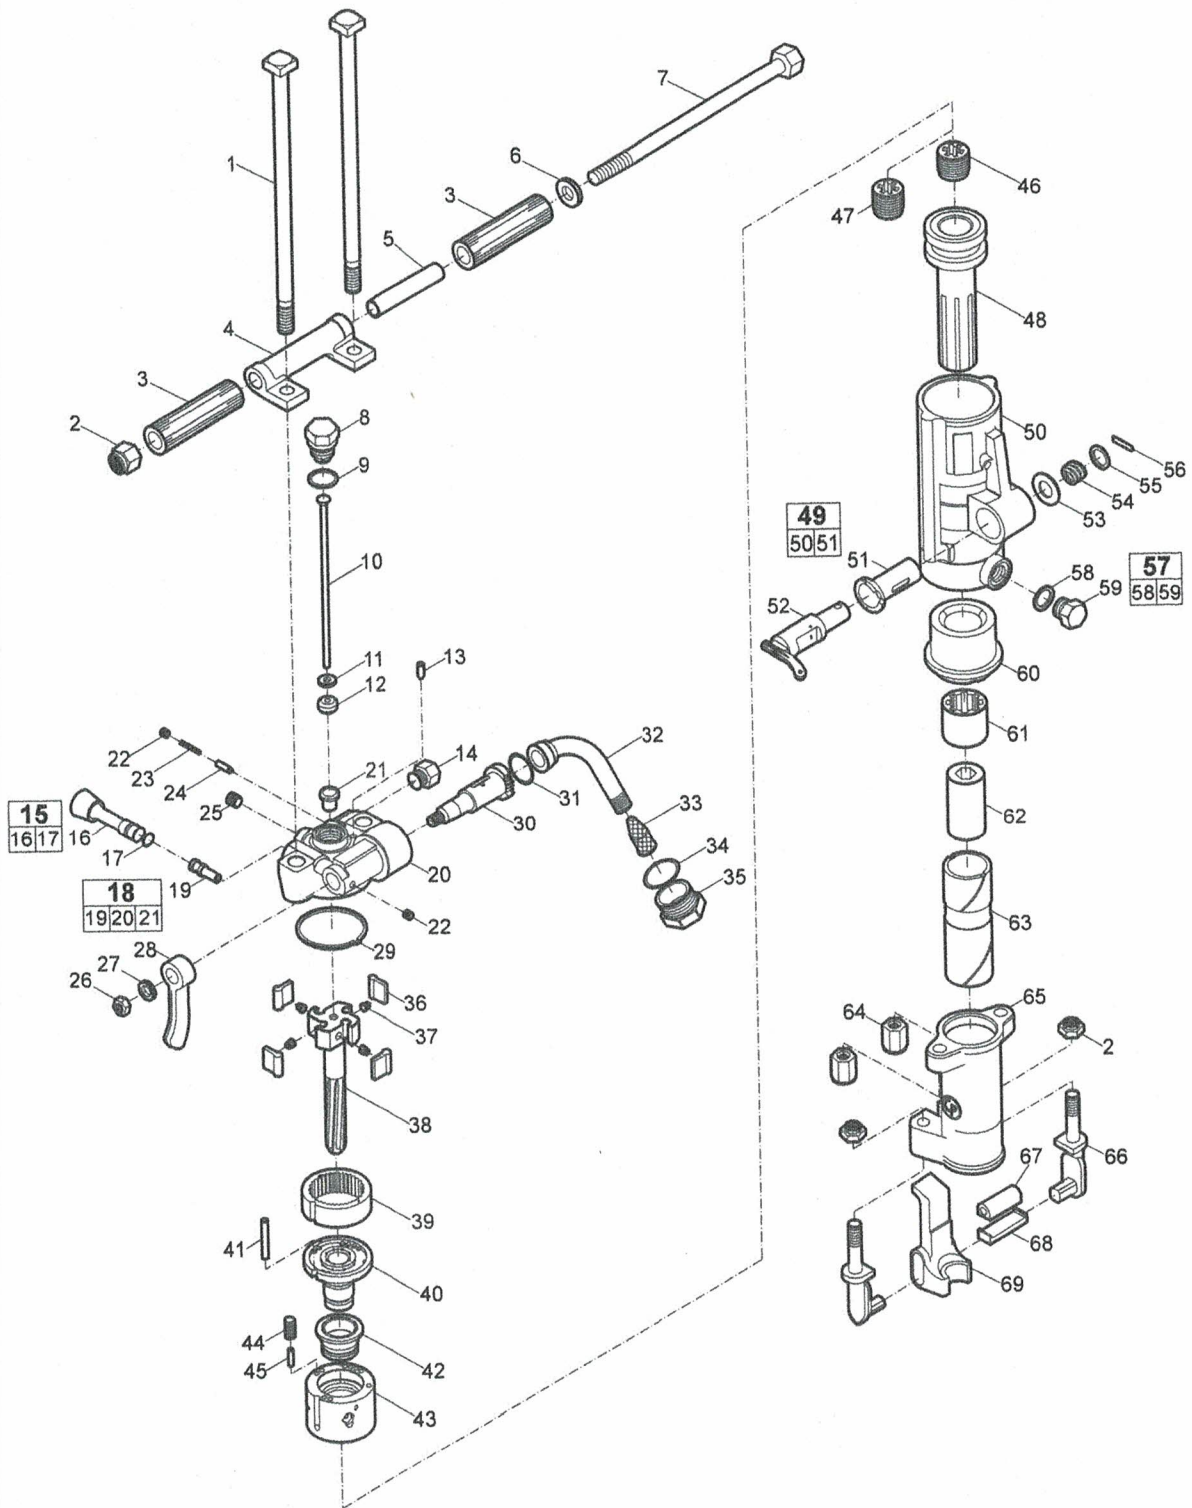

Spare parts list

CP 0032 A 7/8" x 3 1/4"

No.	Description	Remark	Quantity	Part number
1	Bolt - Thru		2	R086623
2	Nut - Elastic stop	5/8" - 11	3	R005742
3	Grip - Handle		2	R075419
4	Bracket - Handle		1	R086608
5	Liner - Handle		1	R076172
6	Washer - Handle bolt key		1	R000142
7	Bolt - Handle		1	R076173
8	Plug - Air tube		1	R076793
9	Gasket - Tube plug		2	R000537
10	Tube - Air		1	R077184
11	Washer - Air tube		1	R075449
12	Rubber - Air tube		1	R075099
13	Pin - Valve plunger		1	R075802
14	Plug - Water valve		1	R076372
15(16-17)	Water valve port plug, complete		1	R079130
16	Water valve port plug		1	-
17	O-ring		1	C079489
18(19-21)	Backhead, complete		1	R087948
19	Bushing - Water valve		1	R098054
20	Backhead		1	-
21	Bushing - Blow tube		1	R137738
22	Plug - Pipe	1/8"	2	C068064
23	Spring - Valve plunger		1	R085671
24	Plunger - Throttle valve		1	R086627
25	Plug - Pipe	1/4"	1	C068799
26	Nut - Hexagon	1/2" -20	1	P002149
27	Lock washer - Valve handle	1/2"	1	C036717
28	Handle - Throttle valve		1	R079124
29	Gasket		1	H0979432
30	Valve - Throttle		1	R086628
31	O-ring		1	P103521
32	Swivel - Air inlet		1	R075265
33	Screen - Air inlet		1	R005584
34	O-ring		1	R110317
35	Nut - Air inlet swivel		1	R000530
36	Pawl		4	R075267
37	Spring - Pawl		4	R086654
38	Bar - Rifle		1	R086622
39	Ring - Ratchet		1	R076194
40	Bushing - Valve guide		1	R098085
41	Pin - Valve case dowel		1	R075772
42	Valve		1	R076263
43	Case - Valve		1	R076264
44	Plug - Oil regulating		1	R098084
45	Stem - Oil regulating		1	R085625
46	Nut - Rifle bar	Steel	1	R075839
47	Nut - Rifle bar	Bronze	1	R075826
48	Piston		1	R000088